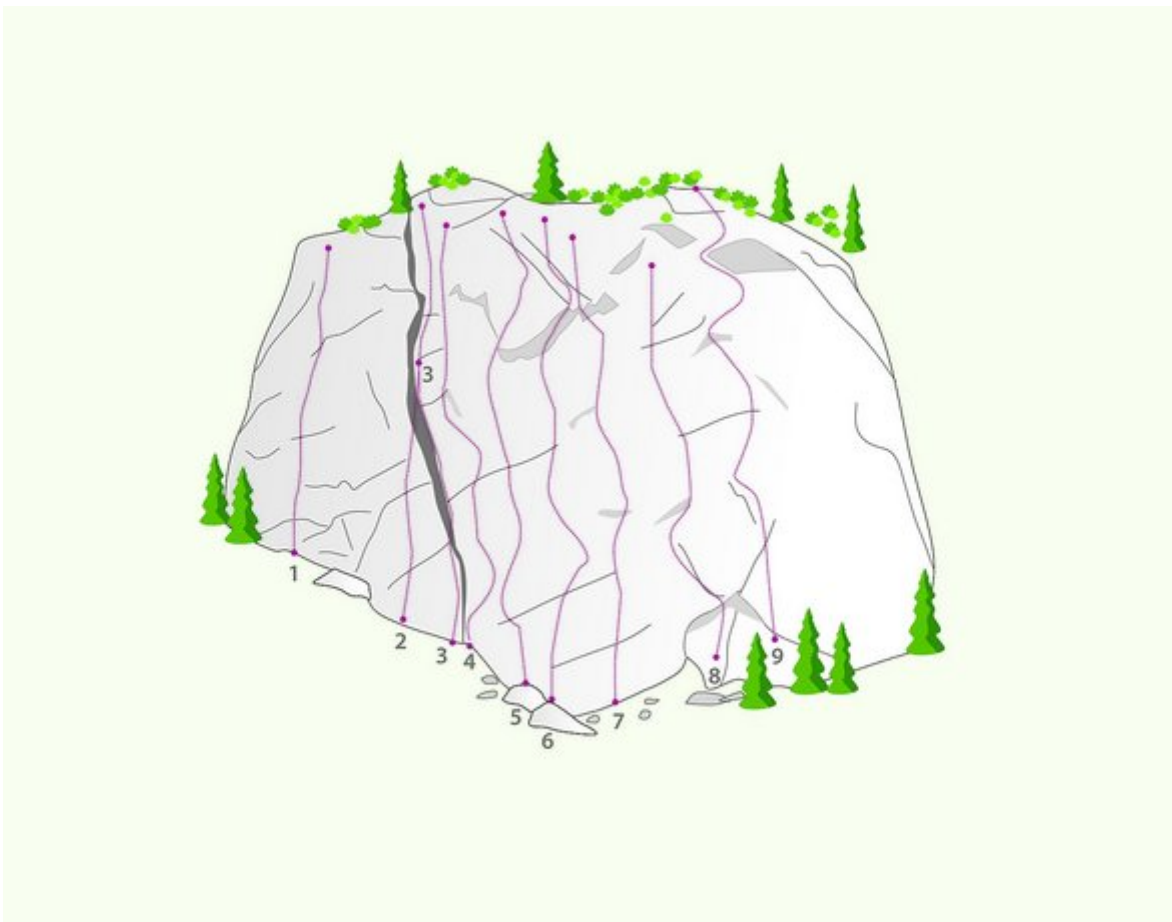

## ÖTZTAL - ASCHBACH SEKTOR ASCHBACH

### APPROACH

10

### APPROACH TIME

10 min

Nr.	Name	Grad	Länge
1	Fabelhafte Welt	7a	20.0 m
2	17	6a+	20.0 m
3	Nestbeschmutzer	7b	25.0 m
4	Löwenzahn	6c+	30.0 m
5	Michael Jackson	6b	30.0 m
6	Single	7a	30.0 m
7	Hexentanz	7c	30.0 m
8	Habitus	7c/7c+	30.0 m
9	Habitus	7c	30.0 m

### Climbers Paradise Tirol

Climbing and boulder in Tirol online - 14 tourist regions and more than 1.000 climbing possibilites on Climber's Paradise Tirol. All topos in print quality, including detailed information about grades, access and safety.