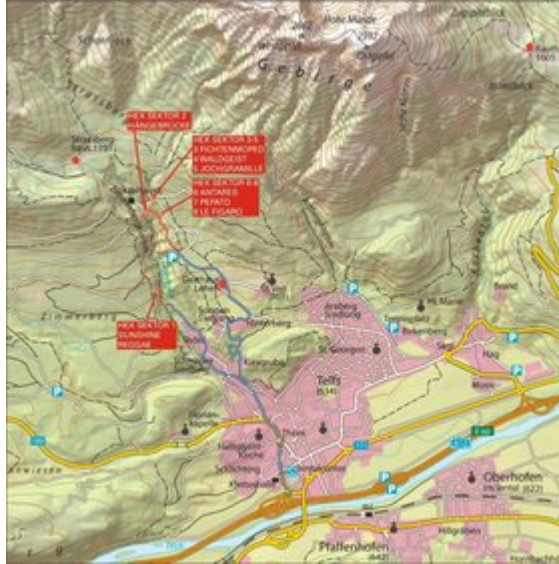

INNSBRUCK - TELFS HEX SEKTOR METALLICA

APPROACH

5

APPROACH TIME

10 min - 30 min

Nr.	Name	Grad	Länge
1	Peace Maker	5a	15.0 m
2	Projekt 1	7a	17.0 m
3	Shaman	7a+	17.0 m
5	Hero of the Day	7b	20.0 m
6	Wachablöse	7b+	20.0 m
7	Waldgeist	7b	10.0 m

Climbers Paradise Tirol

Climbing and boulder in Tirol online - 15 tourist regions and more than 1.000 climbing possibilities on Climber's Paradise Tirol. All topos in print quality, including detailed information about grades, access and safety.