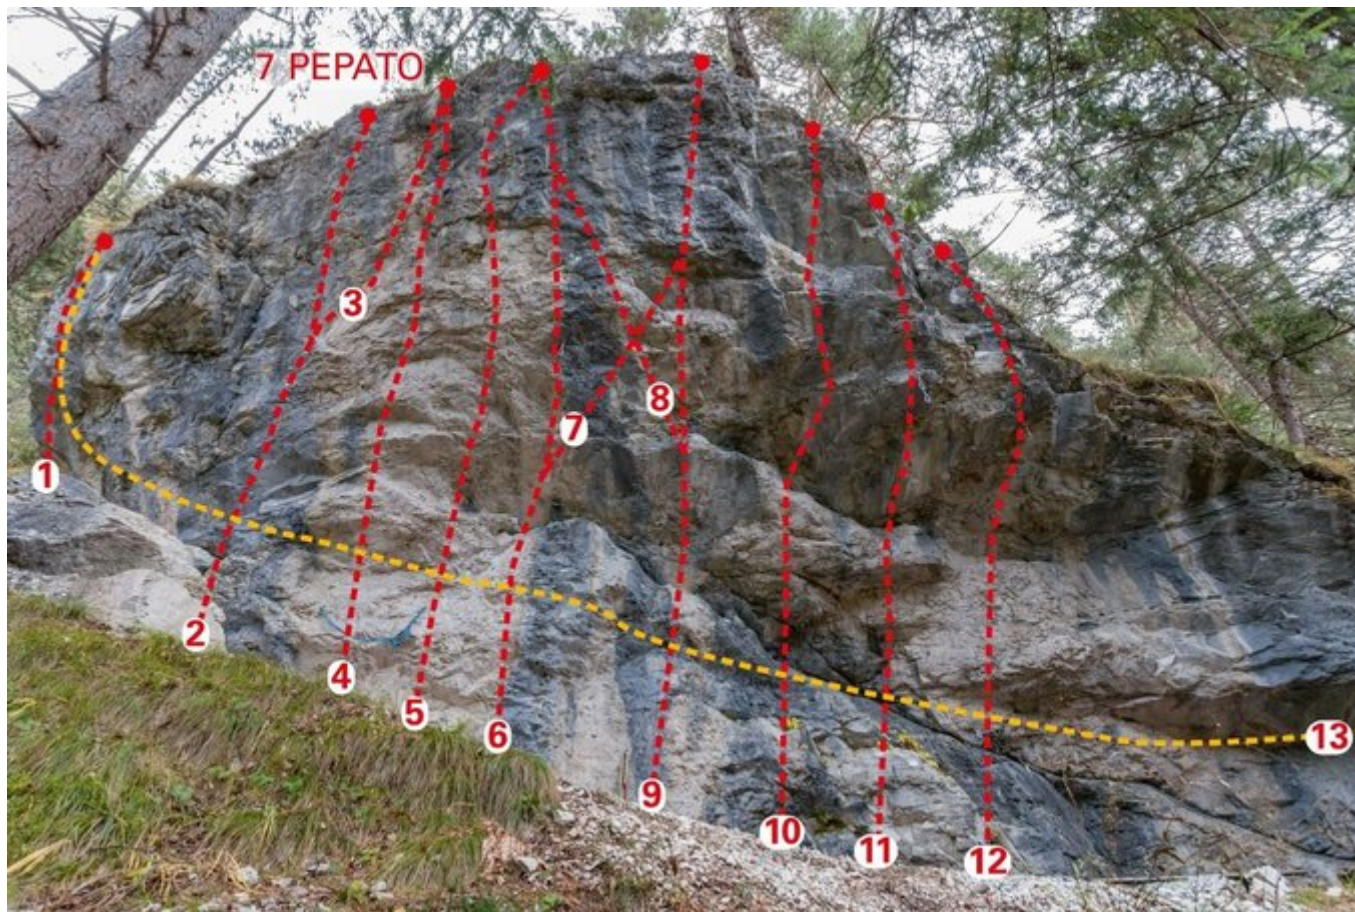

INNSBRUCK - TELFS HEX
SEKTOR PEPATO

APPROACH

5

Nr.	Name	Grad	Länge
	Linksausleger	6c	6.0 m
	Linksausleger	6c	4.0 m
1	Linksausleger	6b	6.0 m
2	Looser	7a	8.0 m
3	Rampenweg	6b	10.0 m

4	Metallica	8a+	10.0 m
5	Pepato	8a	12.0 m
6	Lust am Frust	7b+	10.0 m
7	Ziag oda Fliag	7b	10.0 m
8	Ikarus	7a+	8.0 m
9	Bolero	7c+	8.0 m

Climbers Paradise Tirol

Climbing and boulder in Tirol online - 15 tourist regions and more than 1.000 climbing possibilites on Climber's Paradise Tirol. All topos in print quality, including detailed information about grades, access and safety.