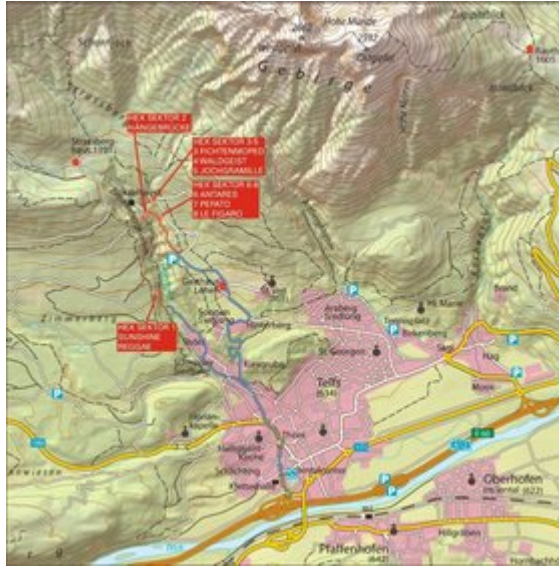

INNSBRUCK - TELFS HEX SEKTOR JOCHGRAMILLE

APPROACH

5

APPROACH TIME

10 min - 30 min

Nr.	Name	Grad	Länge
1	Projekt	7a	15.0 m
2	Enzian	7b+	15.0 m
3	Jochgramille	7a	20.0 m

4	Benny Bunny	7a	20.0 m
5	Projekt 1		20.0 m
6	Projekt 2		20.0 m
7	-		10 m
7	Pink Panter	6a	15.0 m
8	Power	6a	15.0 m

Climbers Paradise Tirol

Climbing and boulder in Tirol online - 15 tourist regions and more than 1.000 climbing possibilities on Climber's Paradise Tirol. All topos in print quality, including detailed information about grades, access and safety.