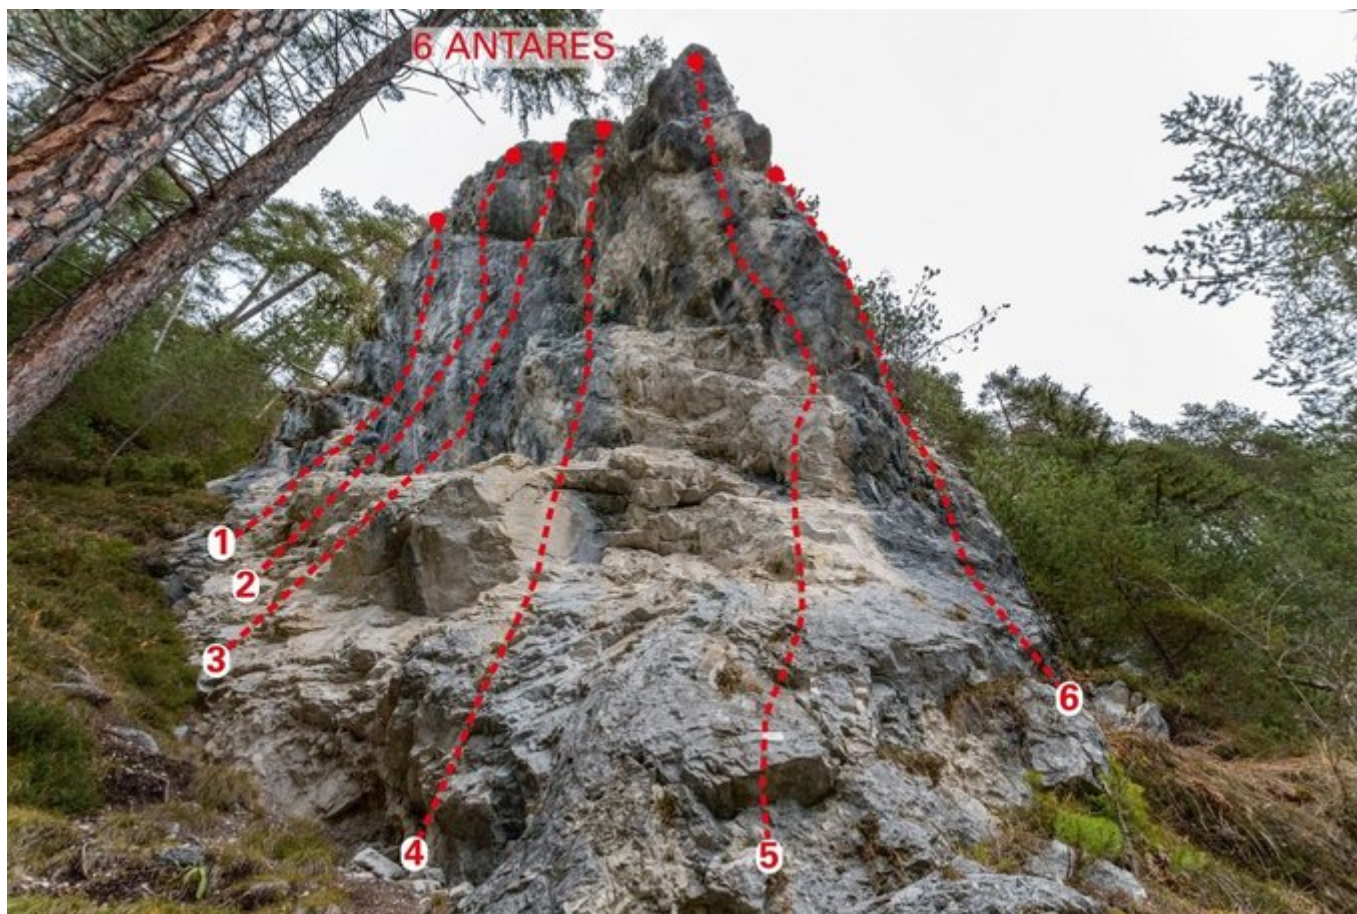

INNSBRUCK - TELFS HEX
SEKTOR ANTARES

APPROACH

5

Nr.	Name	Grad	Länge
1	Gsellenstückl	6c+	10.0 m
2	Antares	7a	12.0 m
3	Maturareise	6c+	12.0 m
4	Fragile	6b	10.0 m
5	Maserati Biturbo	5b	12.0 m

Climbers Paradise Tirol

Climbing and boulder in Tirol online - 15 tourist regions and more than 1.000 climbing possibilites on Climber's Paradise Tirol. All topos in print quality, including detailed information about grades, access and safety.