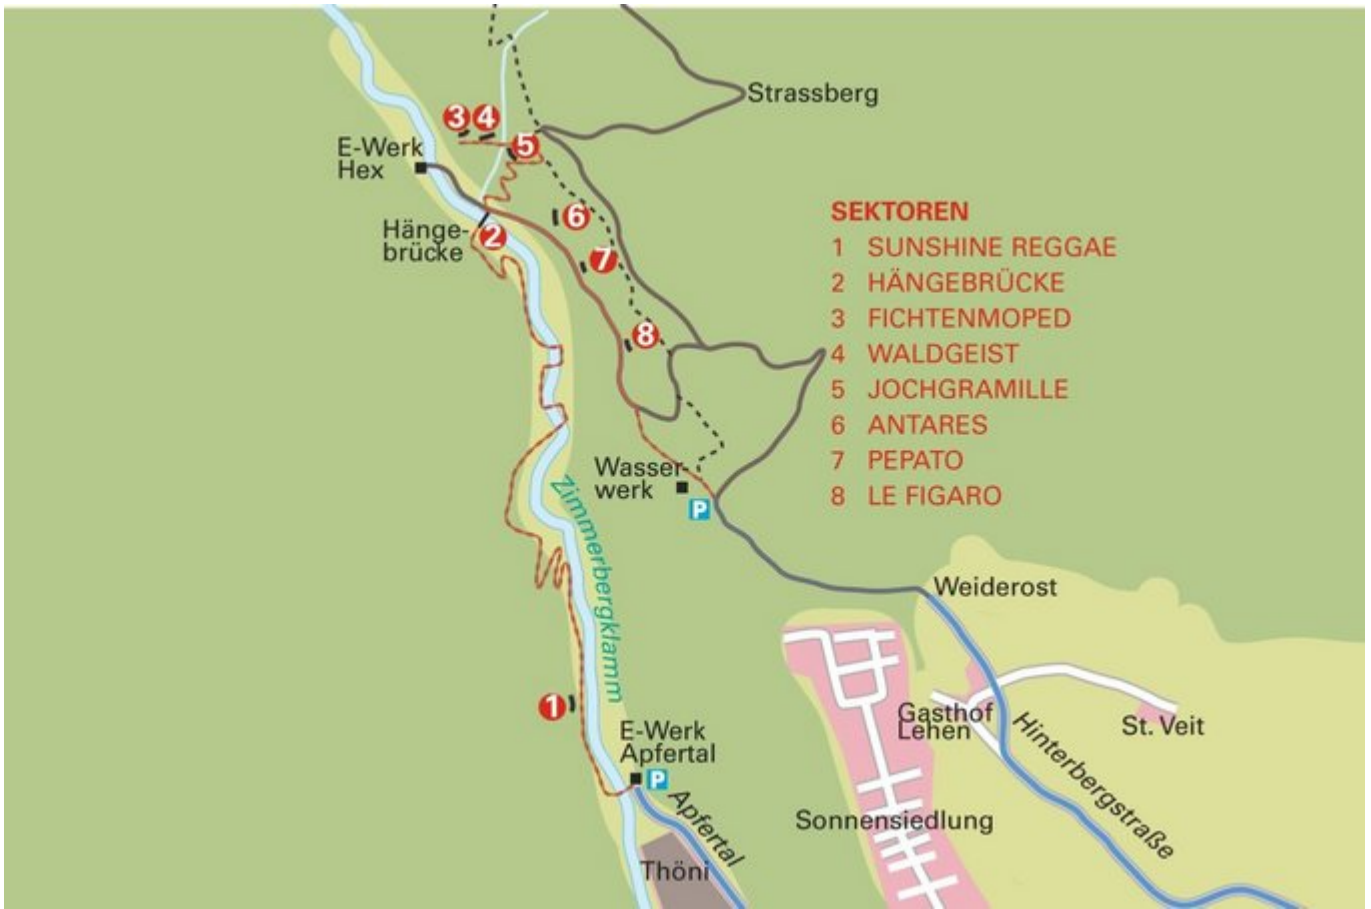

## APPROACH

5

# SUNSHINE REGGAE

---

<b>Nr.</b>	<b>Name</b>	<b>Grad</b>	<b>Länge</b>
1	SLO	6c	20.0 m
2	Griass Gott	6a	20.0 m
3	Pour Isolde	7a	20 m
3	Sunshine Reggae	7a	20.0 m
4	Alpinistenaufstieg	6a	20.0 m
5	Der Weg zur Sonne	7a	20.0 m
6	Super Reggae	7a	20.0 m
7	Römisches Recht	7b	20.0 m

# ANTARES

Nr.	Name	Grad	Länge
1	Gsellenstückl	6c+	10.0 m
2	Antares	7a	12.0 m
3	Flowers und Tree	6b+	12 m
3	Maturareise	6c+	12.0 m
4	Fragile	6b	10.0 m
5	Maserati Biturbo	5b	12.0 m

Climbing and boulder in Tirol online - 15 tourist regions and more than 1.000 climbing possibilities on Climber's Paradise Tirol. All topos in print quality, including detailed information about grades, access and safety.