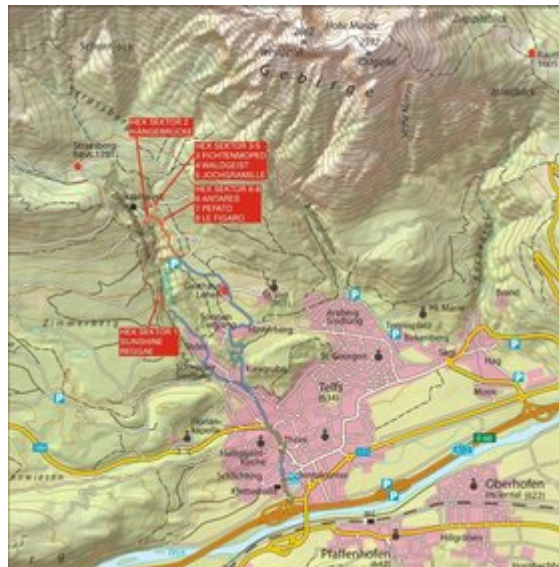

## APPROACH

5

## APPROACH TIME

10 min - 30 min

Climbing and boulder in Tirol online - 15 tourist regions and more than 1.000 climbing possibilities on Climber's Paradise Tirol. All topos in print quality, including detailed information about grades, access and safety.