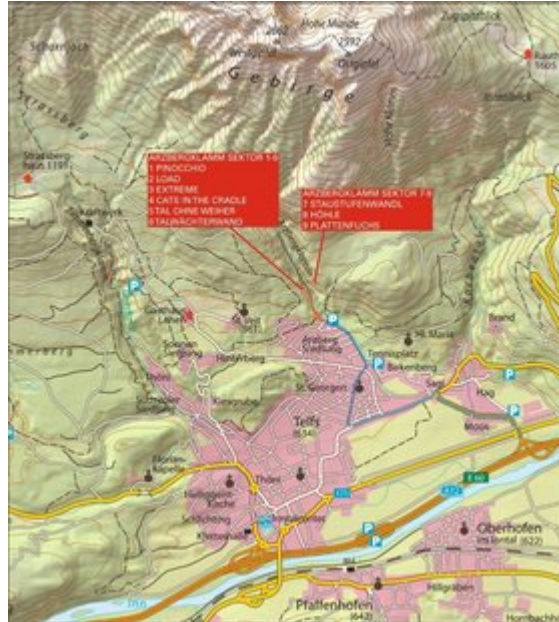

INNSBRUCK - TELFS ARZBERGKLAMM (WEIHER) SEKTOR TAL OHNE WEIHER

APPROACH

10 - 15 min.

APPROACH TIME

10 min - 20 min

Nr.	Name	Grad	Länge
1	Mundn Schafer	6b+	20.0 m
2	Bohrstaub im Nacken	6b	20.0 m

Climbers Paradise Tirol

Climbing and boulder in Tirol online - 15 tourist regions and more than 1.000 climbing possibilites on Climber's Paradise Tirol. All topos in print quality, including detailed information about grades, access and safety.