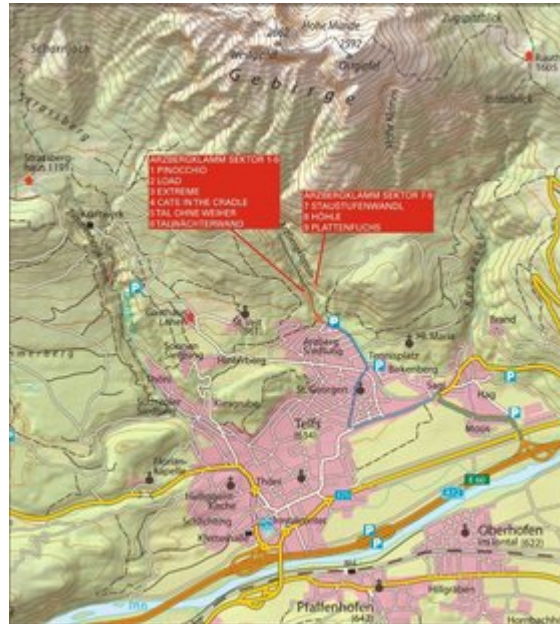

INNSBRUCK - TELFS ARZBERGKLAMM (WEIHER) SEKTOR STAUSTUFENWANDL

APPROACH

10 - 15 min.

APPROACH TIME

10 min - 20 min

Nr.	Name	Grad	Länge
1	Mouse Club	4a	8 m
2	Strolchi	4a	8 m

3	Ace of Hearts	5c	13 m
4	Raindrops	5c+	8 m

Climbers Paradise Tirol

Climbing and boulder in Tirol online - 15 tourist regions and more than 1.000 climbing possibilities on Climber's Paradise Tirol. All topos in print quality, including detailed information about grades, access and safety.