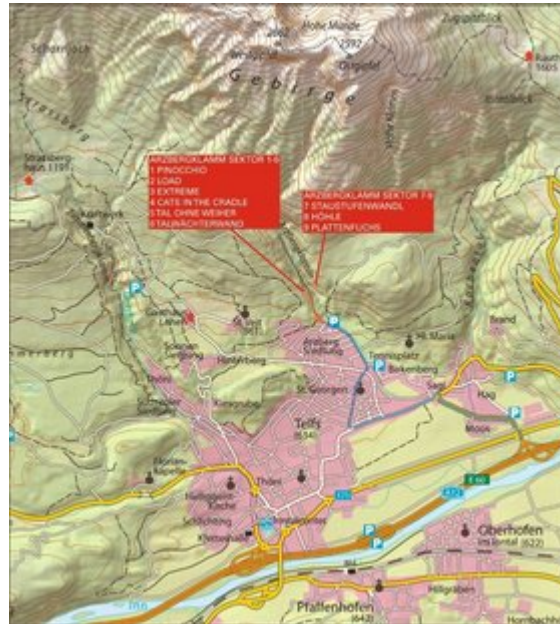

INNSBRUCK - TELFS ARZBERGKLAMM (WEIHER) SEKTOR PLATTENFUCHS

APPROACH

10 - 15 min.

APPROACH TIME

10 min - 20 min

Nr.	Name	Grad	Länge
1	X Wing	4a	17.0 m
2	Plattenfuchs	4a	15.0 m

3	Tango, Variante links	4a	12.0 m
4	Tango, Variante rechts	4c	20.0 m
5	Crazy king	4b	15.0 m

Climbers Paradise Tirol

Climbing and boulder in Tirol online - 15 tourist regions and more than 1.000 climbing possibilites on Climber's Paradise Tirol. All topos in print quality, including detailed information about grades, access and safety.