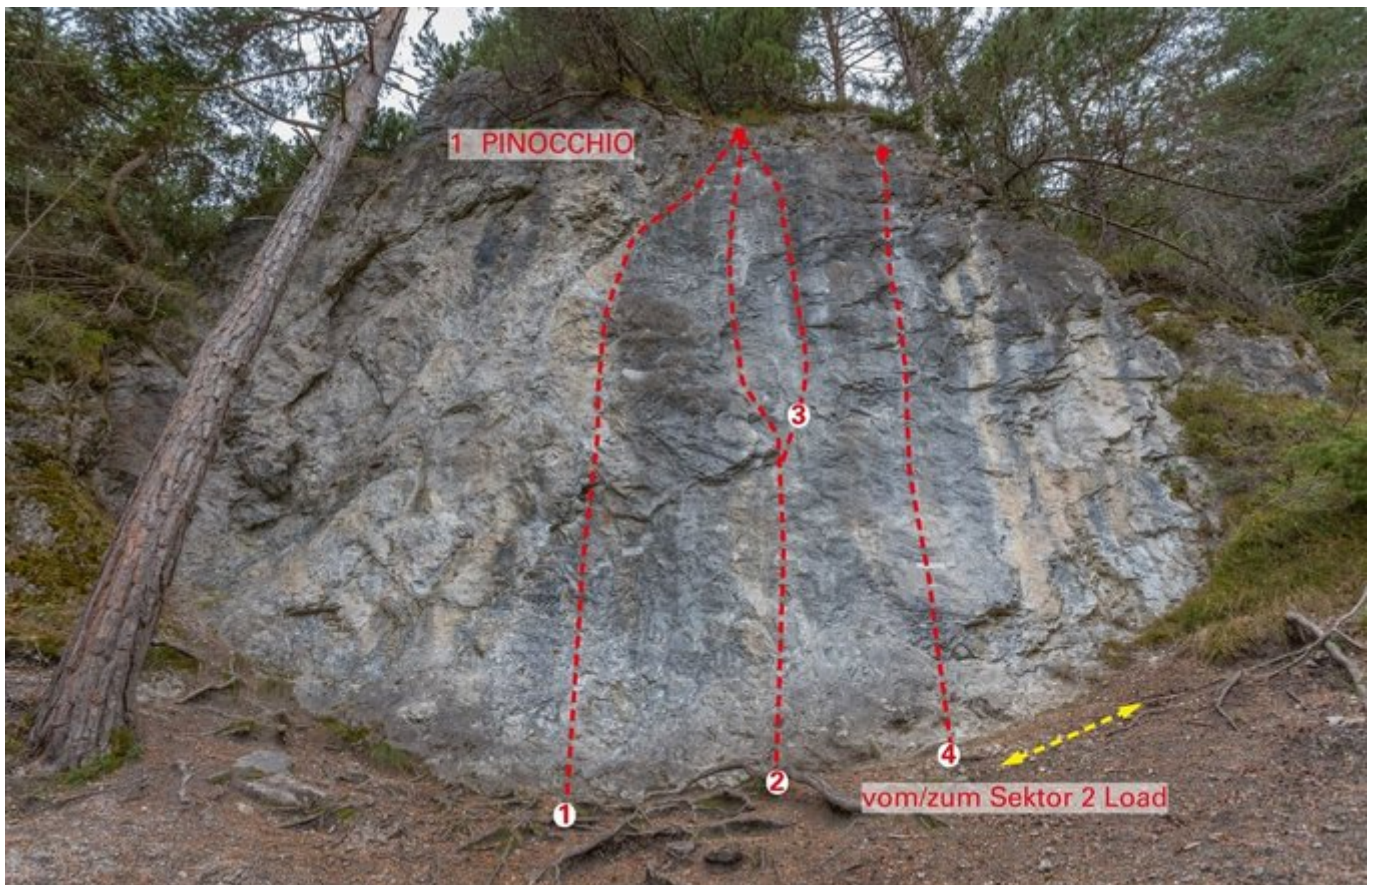

INNSBRUCK - TELFS ARZBERGKLAMM (WEIHER) SEKTOR PINOCCHIO

APPROACH

10 - 15 min.

APPROACH TIME

10 min - 20 min

Nr.	Name	Grad	Länge
1	Riss	6a	8.0 m
2	Variante	6b	8.0 m

3	Fingerschmerz	6b	8.0 m
4	Pinocchio	6b	8.0 m

Climbers Paradise Tirol

Climbing and boulder in Tirol online - 15 tourist regions and more than 1.000 climbing possibilities on Climber's Paradise Tirol. All topos in print quality, including detailed information about grades, access and safety.