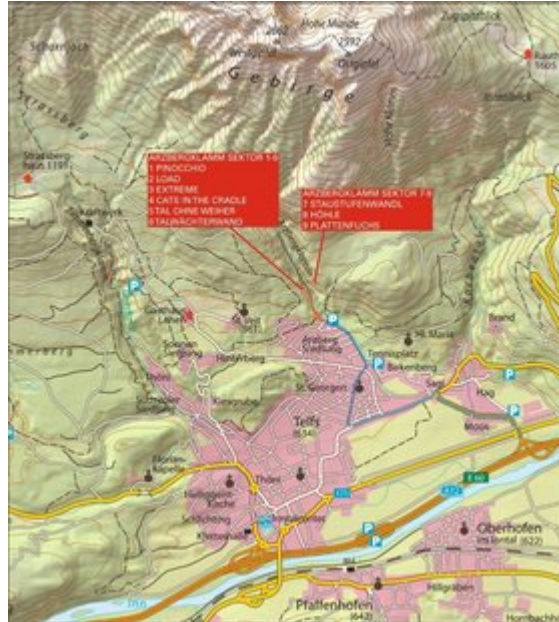

INNSBRUCK - TELFS ARZBERGKLAMM (WEIHER) SEKTOR PINOCCHIO

APPROACH

10 - 15 min.

APPROACH TIME

10 min - 20 min

Nr.	Name	Grad	Länge
1	Riss	6a	8.0 m
2	Variante	6b	8.0 m

3	Fingerschmerz	6b	8.0 m
4	Pinocchio	6b	8.0 m

Climbers Paradise Tirol

Climbing and boulder in Tirol online - 15 tourist regions and more than 1.000 climbing possibilities on Climber's Paradise Tirol. All topos in print quality, including detailed information about grades, access and safety.