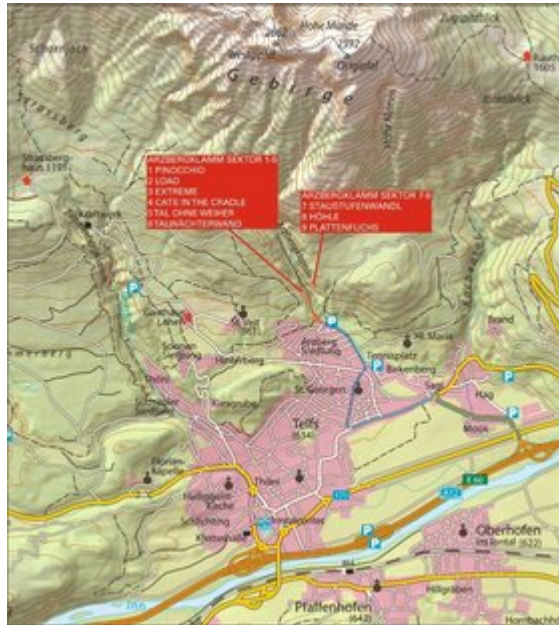

INNSBRUCK - TELFS ARZBERGKLAMM (WEIHER) SEKTOR EXTREME

APPROACH
10 - 15 min.

APPROACH TIME
10 min - 20 min

Nr.	Name	Grad	Länge
11	N2	7a	12.0 m
12	Pornograffiti	6b	12.0 m
13	Riss	6a	12.0 m
14	Azorenhoch	7a+	15.0 m
15	Es war' ne geile Zeit	7a+	15.0 m

16	1-2-3	7a	15.0 m
17	Rissdach	6b	10.0 m

Climbers Paradise Tirol

Climbing and boulder in Tirol online - 15 tourist regions and more than 1.000 climbing possibilites on Climber's Paradise Tirol. All topos in print quality, including detailed information about grades, access and safety.