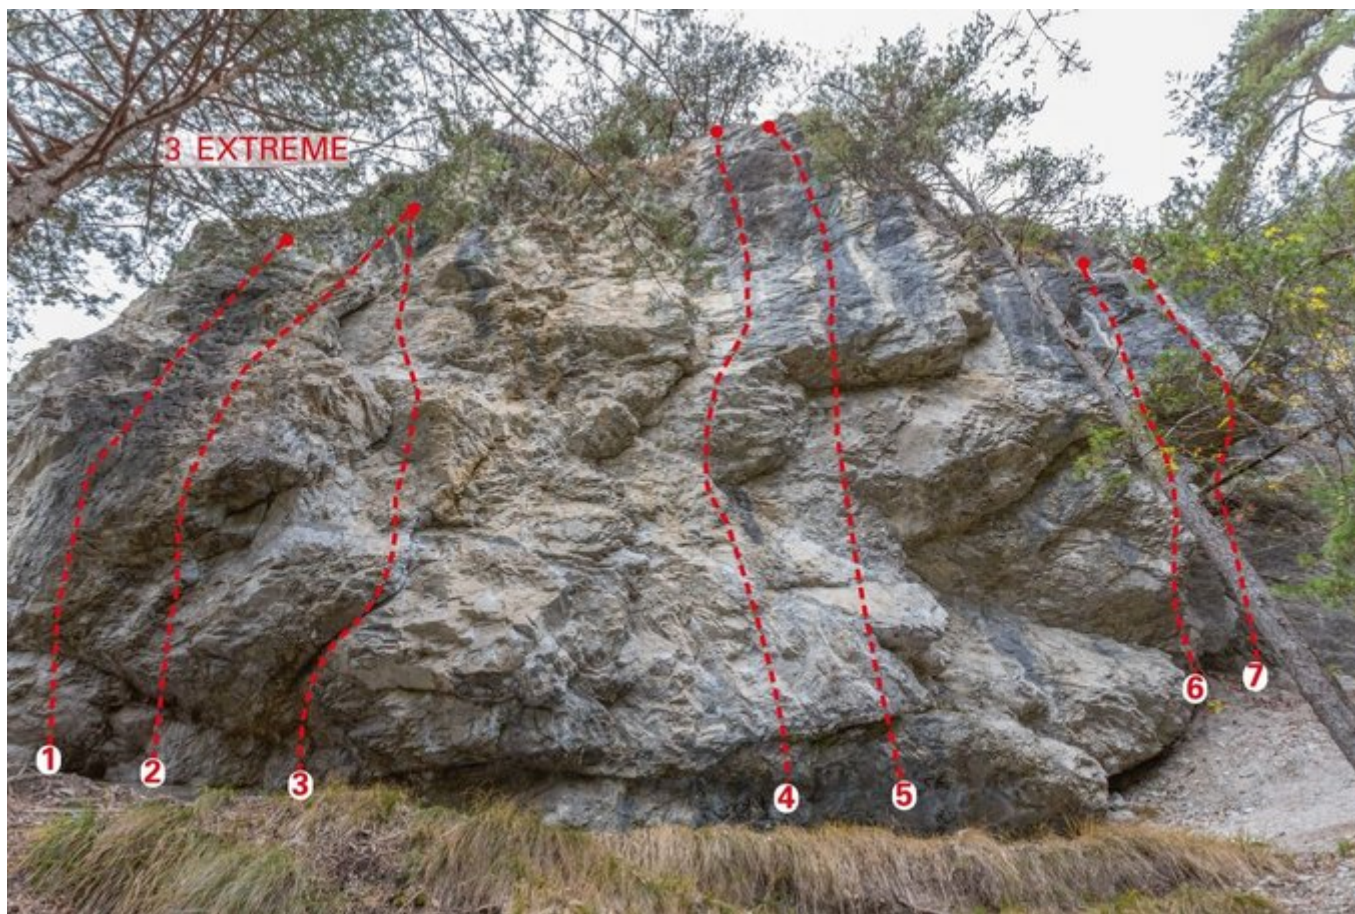

INNSBRUCK - TELFS ARZBERGKLAMM (WEIHER) SEKTOR EXTREME

APPROACH
10 - 15 min.

APPROACH TIME
10 min - 20 min

Nr.	Name	Grad	Länge
11	N2	7a	12.0 m
12	Pornograffiti	6b	12.0 m
13	Riss	6a	12.0 m
14	Azorenhoch	7a+	15.0 m
15	Es war' ne geile Zeit	7a+	15.0 m

16	1-2-3	7a	15.0 m
17	Rissdach	6b	10.0 m

Climbers Paradise Tirol

Climbing and boulder in Tirol online - 15 tourist regions and more than 1.000 climbing possibilites on Climber's Paradise Tirol. All topos in print quality, including detailed information about grades, access and safety.