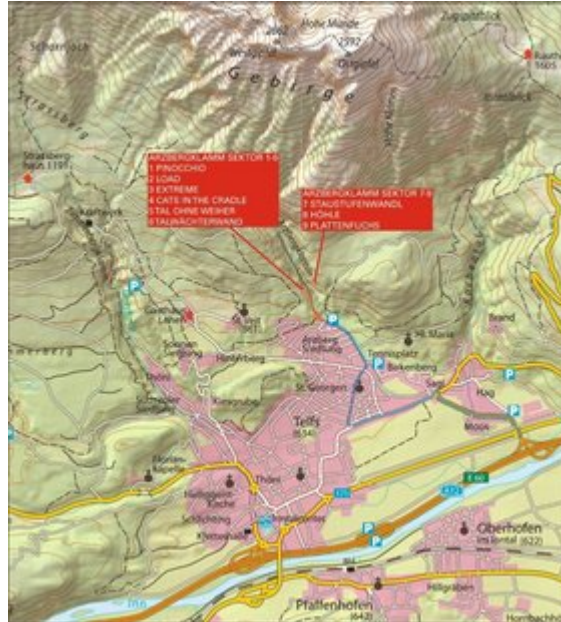

INNSBRUCK - TELFS ARZBERGKLAMM (WEIHER) SEKTOR CATS IN THE CRADLE

APPROACH

10 - 15 min.

APPROACH TIME

10 min - 20 min

Nr.	Name	Grad	Länge
1	Projekt		20 m
2	Projekt	6a+	20 m