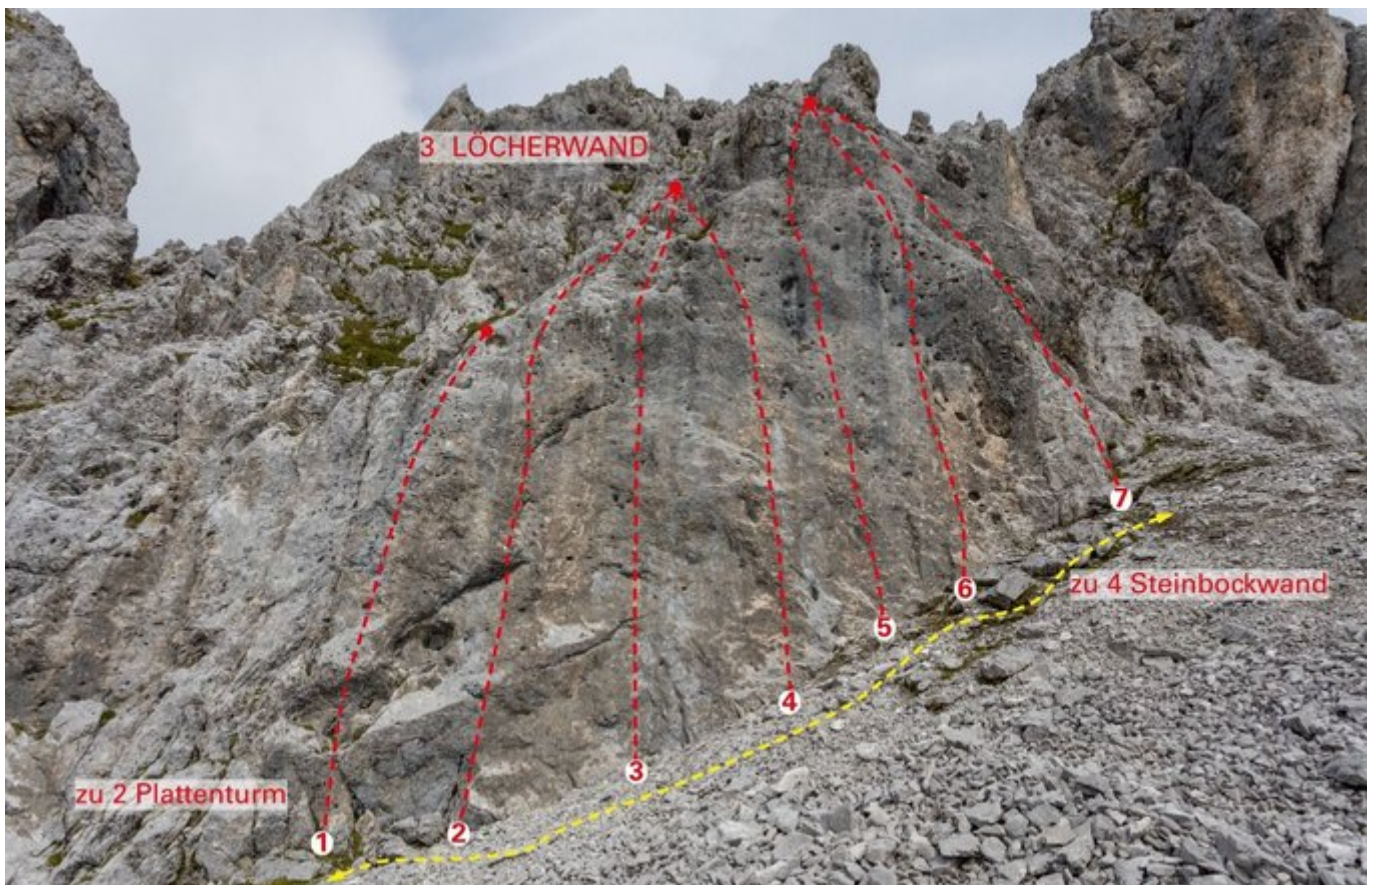

INNSBRUCK - NORDKETTE / SONNENDECK  
SEKTOR NORDKETTE / SONNENDECK / LÖCHERWAND

**APPROACH**

45

**APPROACH TIME**

40 min - 1 h

Nr.	Name	Grad	Länge
1	Gretzn	6a	15.0 m
2	Beweg di	6a+	20.0 m
3	Fantomas	6b	20.0 m
4	Wackelpudding	6b+	20.0 m
5	Verstehen und begreifen	6a+	20.0 m
6	Mellenium	6a	20.0 m
7	Rampensau	5a	20.0 m

## Climbers Paradise Tirol

Climbing and boulder in Tirol online - 15 tourist regions and more than 1.000 climbing possibilites on Climber's Paradise Tirol. All topos in print quality, including detailed information about grades, access and safety.