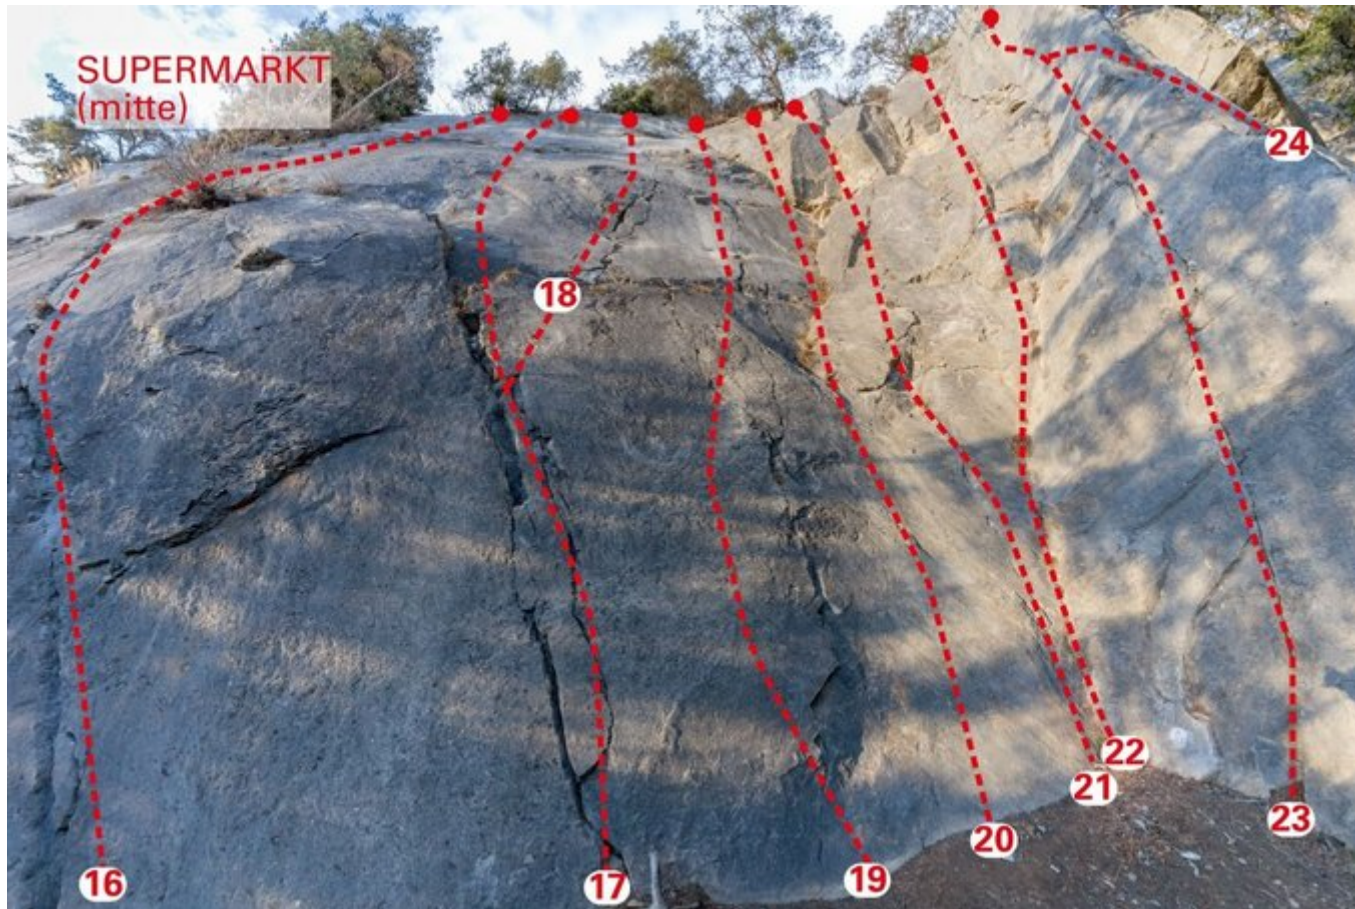

INNSBRUCK
MARTINSWAND / SUPERMARKT

APPROACH

15

APPROACH TIME

15 min - 20 min

SUPERMARKT

Nr.	Name	Grad	Länge
1	Calimero	?	20.0 m
2	Connection	7a	20.0 m
3	Tonno e Cipolle	7c	30.0 m
4	Panna Cotta	7b	30.0 m
5	The farmous potatoes of Idaho	7a	30.0 m
6	Niente Scuse	7b+	30.0 m

7	Zobra	7c+	30.0 m
8	Kappa Zero	8a	30.0 m
9	Il Muratore	7c	30.0 m
10	Mon Dito	7a	35.0 m
11	Priscilla	7b+	35.0 m
12	Athene	6b	35.0 m
13	Unternehmen Madau	6b+	30.0 m
14	Ikaros	6c	30.0 m
15	Dädalos	6b	30.0 m
15	-		20 m
16	Makaria	6a	30.0 m
17	Baggerfahrer	5b	30.0 m
17	-	6b	30 m
18	Der kleine Prinz	5c	30.0 m
18	-	6b	30 m
19	Der Maulwurf	5b	30.0 m
20	Pussycat	6a	30.0 m
21	Immer an der Kante	6c	30.0 m
22	Maltabiabl	6c+	30.0 m
23	Die Kommission	6c+	30.0 m
24	The Lip	6c	25.0 m
24	Von der Kante in die Platte	6c	30 m
25	Bimbo	5b	25.0 m

26	Siebenschläfer	6c+	25.0 m
27	Alpin dahin	6a	25.0 m
28	Saubermacher	5a	25.0 m
30	-	5b	25 m
34	Kleingedrucktes	6c	15 m

Climbers Paradise Tirol

Climbing and boulder in Tirol online - 15 tourist regions and more than 1.000 climbing possibilites on Climber's Paradise Tirol. All topos in print quality, including detailed information about grades, access and safety.