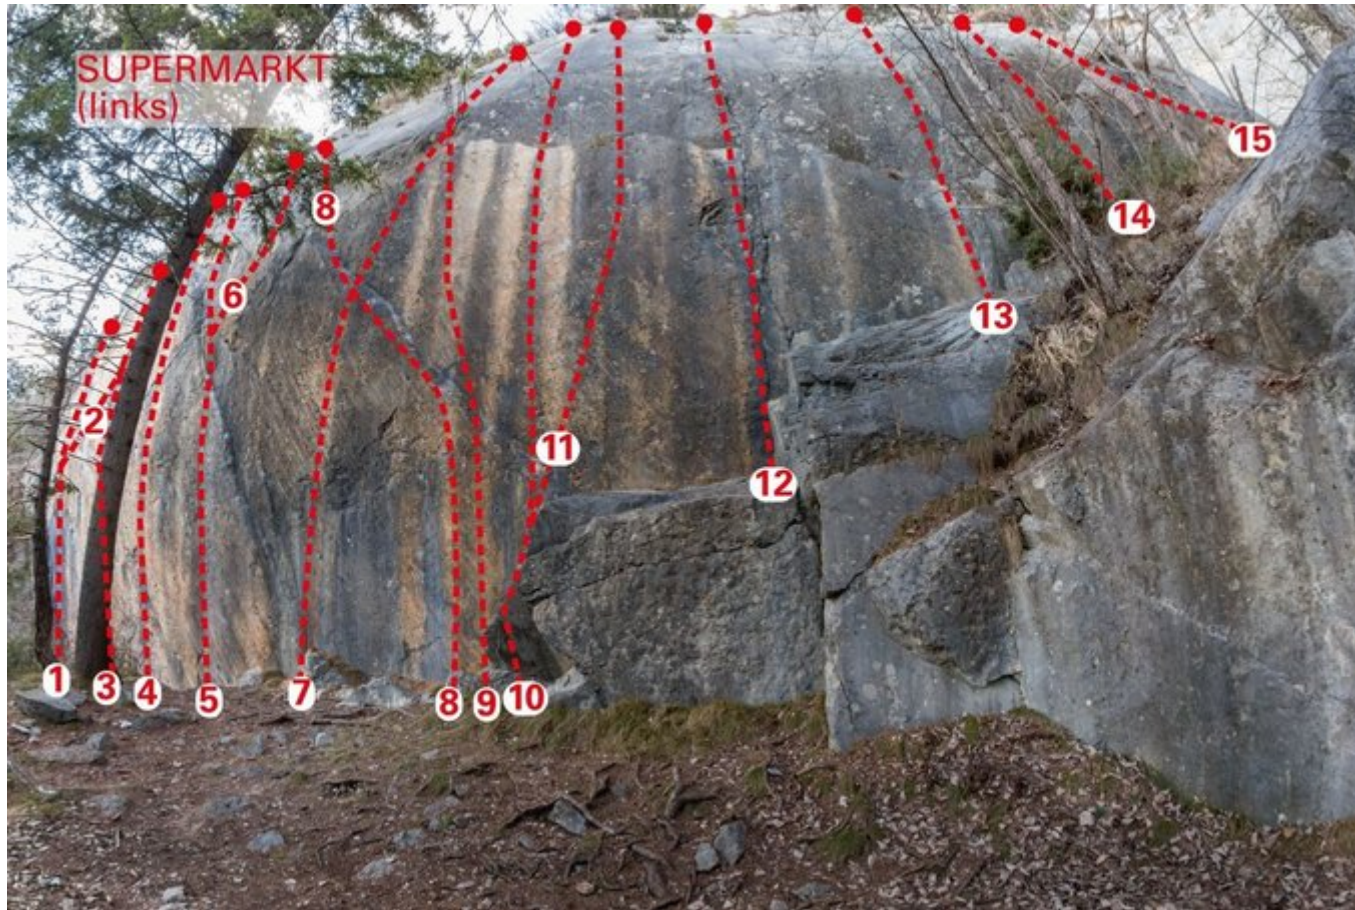

INNSBRUCK
MARTINSWAND / SUPERMARKT

APPROACH

15

APPROACH TIME

15 min - 20 min

SUPERMARKT

Nr.	Name	Grad	Länge
1	Calimero	?	20.0 m
2	Connection	7a	20.0 m
3	Tonno e Cipolle	7c	30.0 m
4	Panna Cotta	7b	30.0 m
5	The farmous potatoes of Idaho	7a	30.0 m
6	Niente Scuse	7b+	30.0 m

7	Zobra	7c+	30.0 m
8	Kappa Zero	8a	30.0 m
9	Il Muratore	7c	30.0 m
10	Mon Dito	7a	35.0 m
11	Priscilla	7b+	35.0 m
12	Athene	6b	35.0 m
13	Unternehmen Madau	6b+	30.0 m
14	Ikaros	6c	30.0 m
15	Dädalos	6b	30.0 m
15	-		20 m
16	Makaria	6a	30.0 m
17	Baggerfahrer	5b	30.0 m
17	-	6b	30 m
18	Der kleine Prinz	5c	30.0 m
18	-	6b	30 m
19	Der Maulwurf	5b	30.0 m
20	Pussycat	6a	30.0 m
21	Immer an der Kante	6c	30.0 m
22	Maltabiabl	6c+	30.0 m
23	Die Kommission	6c+	30.0 m
24	The Lip	6c	25.0 m
24	Von der Kante in die Platte	6c	30 m
25	Bimbo	5b	25.0 m

26	Siebenschläfer	6c+	25.0 m
27	Alpin dahin	6a	25.0 m
28	Saubermacher	5a	25.0 m
30	-	5b	25 m
34	Kleingedrucktes	6c	15 m

Climbers Paradise Tirol

Climbing and boulder in Tirol online - 15 tourist regions and more than 1.000 climbing possibilites on Climber's Paradise Tirol. All topos in print quality, including detailed information about grades, access and safety.