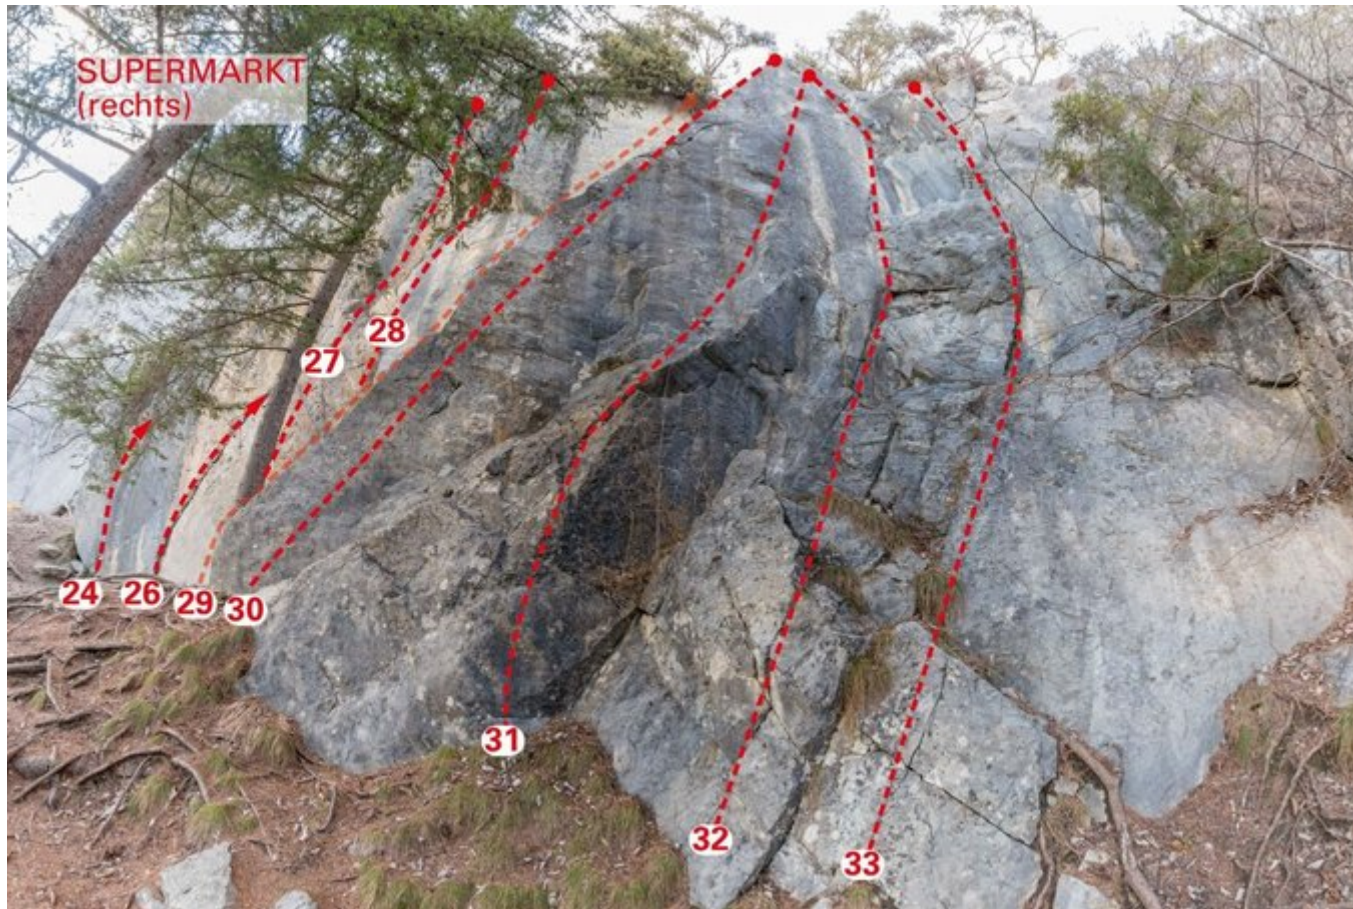

INNSBRUCK
MARTINSWAND / SUPERMARKT

APPROACH

15

APPROACH TIME

15 min - 20 min

SUPERMARKT

Nr.	Name	Grad	Länge
1	Calimero	?	20.0 m
2	Connection	7a	20.0 m
3	Tonno e Cipolle	7c	30.0 m
4	Panna Cotta	7b	30.0 m
5	The farmous potatoes of Idaho	7a	30.0 m
6	Niente Scuse	7b+	30.0 m

7	Zobra	7c+	30.0 m
8	Kappa Zero	8a	30.0 m
9	Il Muratore	7c	30.0 m
10	Mon Dito	7a	35.0 m
11	Priscilla	7b+	35.0 m
12	Athene	6b	35.0 m
13	Unternehmen Madau	6b+	30.0 m
14	Ikaros	6c	30.0 m
15	Dädalos	6b	30.0 m
15	-		20 m
16	Makaria	6a	30.0 m
17	Baggerfahrer	5b	30.0 m
17	-	6b	30 m
18	Der kleine Prinz	5c	30.0 m
18	-	6b	30 m
19	Der Maulwurf	5b	30.0 m
20	Pussycat	6a	30.0 m
21	Immer an der Kante	6c	30.0 m
22	Maltabiabl	6c+	30.0 m
23	Die Kommission	6c+	30.0 m
24	The Lip	6c	25.0 m
24	Von der Kante in die Platte	6c	30 m
25	Bimbo	5b	25.0 m

26	Siebenschläfer	6c+	25.0 m
27	Alpin dahin	6a	25.0 m
28	Saubermacher	5a	25.0 m
30	-	5b	25 m
34	Kleingedrucktes	6c	15 m

Climbers Paradise Tirol

Climbing and boulder in Tirol online - 15 tourist regions and more than 1.000 climbing possibilites on Climber's Paradise Tirol. All topos in print quality, including detailed information about grades, access and safety.