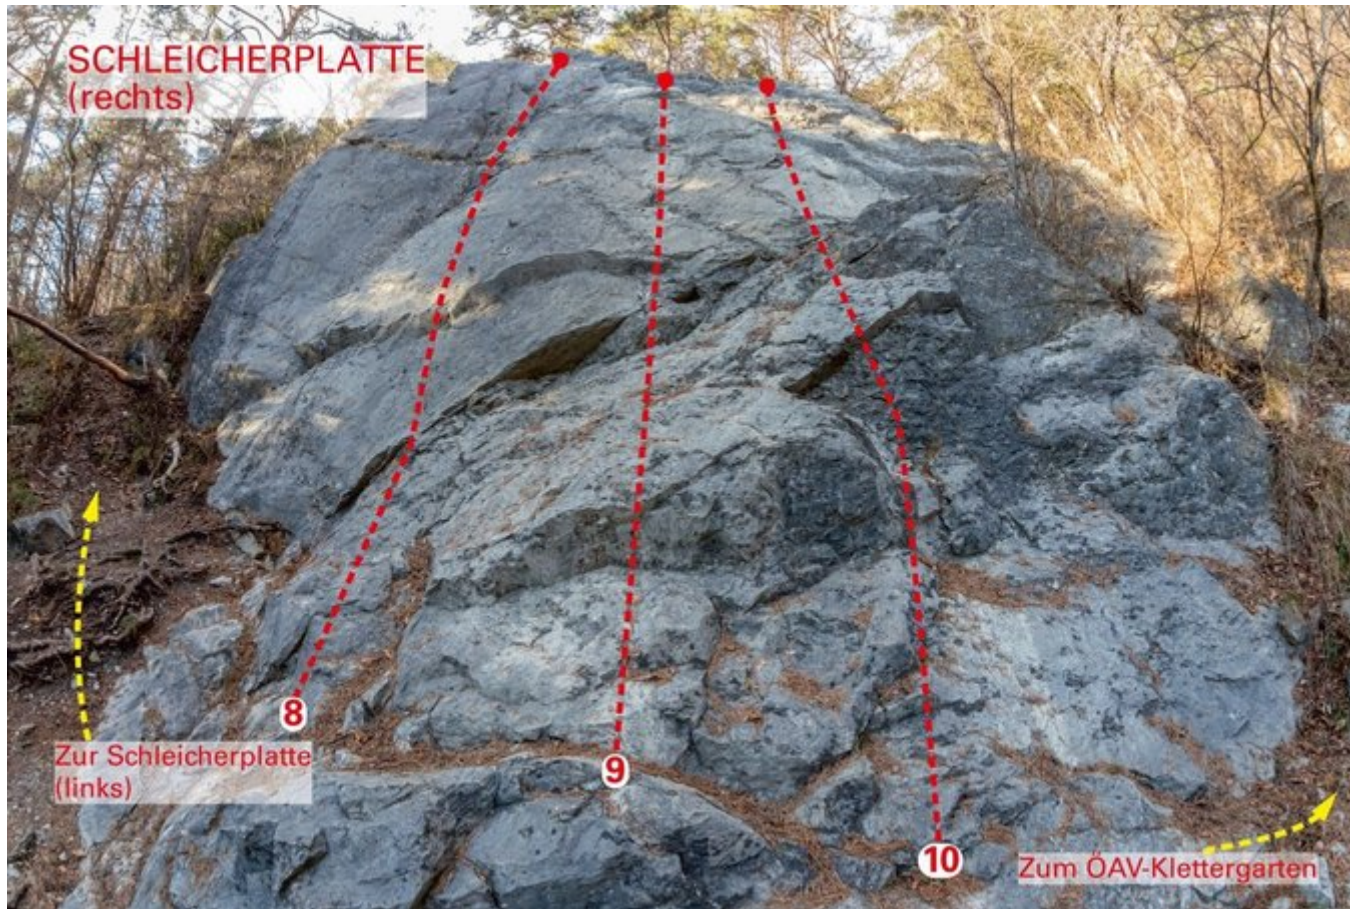

INNSBRUCK MARTINSWAND / SCHLEICHERPLATTE

APPROACH

8

SCHLEICHERPLATTE

| Nr. | Name | Grad | Länge |
|-----|-----------------|------|--------|
| 1 | Kachl-Schwaiger | 6c | 15.0 m |
| 2 | ? | 6b+ | 15.0 m |
| 3 | ? | 6b+ | 15.0 m |
| 4 | Only the brave | 6c | 15.0 m |
| 5 | Auftrieb | 6c | 15.0 m |
| 6 | Sonja | 6a+ | 15.0 m |

| | | | |
|----|--------------|----|--------|
| 7 | Arobic | 6c | 15.0 m |
| 8 | Übungsplatte | 4a | 15.0 m |
| 9 | Übungsplatte | 3b | 12.0 m |
| 10 | Übungsplatte | 3a | 12.0 m |

Climbers Paradise Tirol

Climbing and boulder in Tirol online - 15 tourist regions and more than 1.000 climbing possibilites on Climber's Paradise Tirol. All topos in print quality, including detailed information about grades, access and safety.