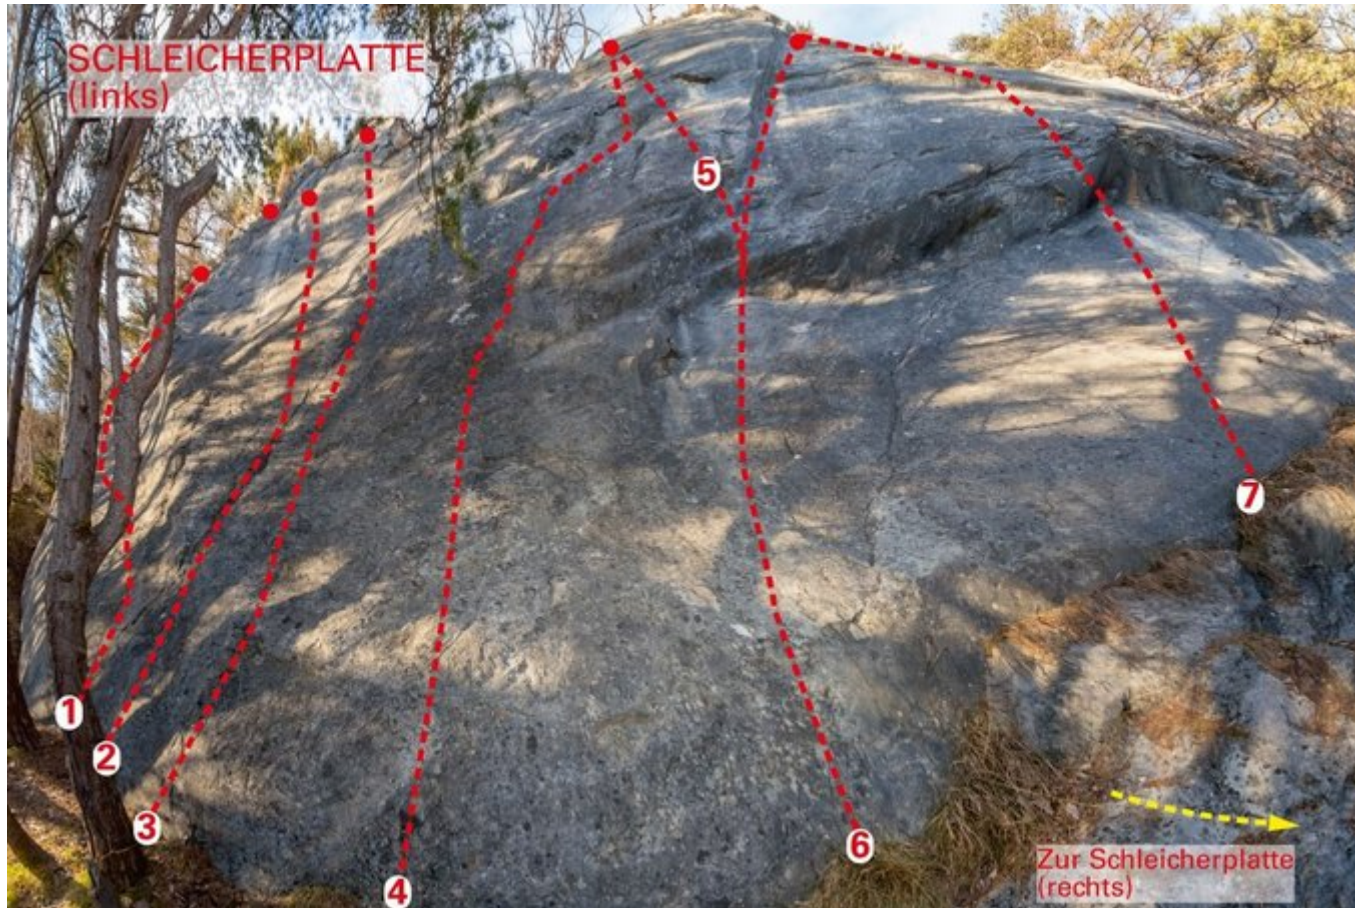

INNSBRUCK MARTINSWAND / SCHLEICHERPLATTE

APPROACH

8

SCHLEICHERPLATTE

| Nr. | Name | Grad | Länge |
|-----|-----------------|------|--------|
| 1 | Kachl-Schwaiger | 6c | 15.0 m |
| 2 | ? | 6b+ | 15.0 m |
| 3 | ? | 6b+ | 15.0 m |
| 4 | Only the brave | 6c | 15.0 m |
| 5 | Auftrieb | 6c | 15.0 m |
| 6 | Sonja | 6a+ | 15.0 m |

| | | | |
|----|--------------|----|--------|
| 7 | Arobic | 6c | 15.0 m |
| 8 | Übungsplatte | 4a | 15.0 m |
| 9 | Übungsplatte | 3b | 12.0 m |
| 10 | Übungsplatte | 3a | 12.0 m |

Climbers Paradise Tirol

Climbing and boulder in Tirol online - 15 tourist regions and more than 1.000 climbing possibilites on Climber's Paradise Tirol. All topos in print quality, including detailed information about grades, access and safety.