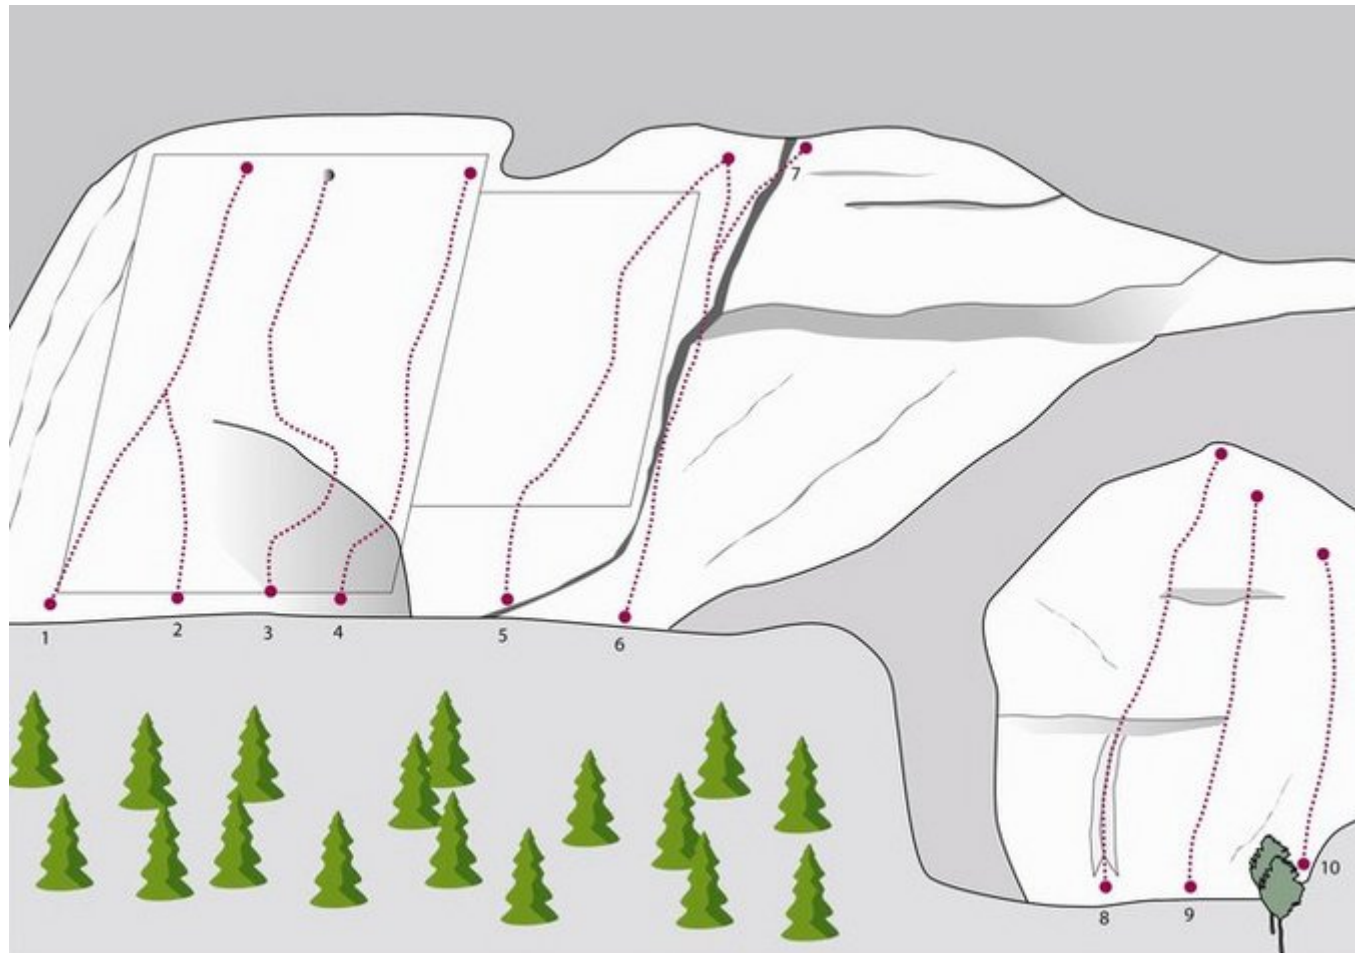

INNSBRUCK MARTINSWAND / SCHLEICHERPLATTE

APPROACH

8

SCHLEICHERPLATTE

| Nr. | Name | Grad | Länge |
|-----|-----------------|------|--------|
| 1 | Kachl-Schwaiger | 6c | 15.0 m |
| 2 | ? | 6b+ | 15.0 m |
| 3 | ? | 6b+ | 15.0 m |
| 4 | Only the brave | 6c | 15.0 m |
| 5 | Auftrieb | 6c | 15.0 m |
| 6 | Sonja | 6a+ | 15.0 m |

| | | | |
|----|--------------|----|--------|
| 7 | Arobic | 6c | 15.0 m |
| 8 | Übungsplatte | 4a | 15.0 m |
| 9 | Übungsplatte | 3b | 12.0 m |
| 10 | Übungsplatte | 3a | 12.0 m |

Climbers Paradise Tirol

Climbing and boulder in Tirol online - 15 tourist regions and more than 1.000 climbing possibilites on Climber's Paradise Tirol. All topos in print quality, including detailed information about grades, access and safety.