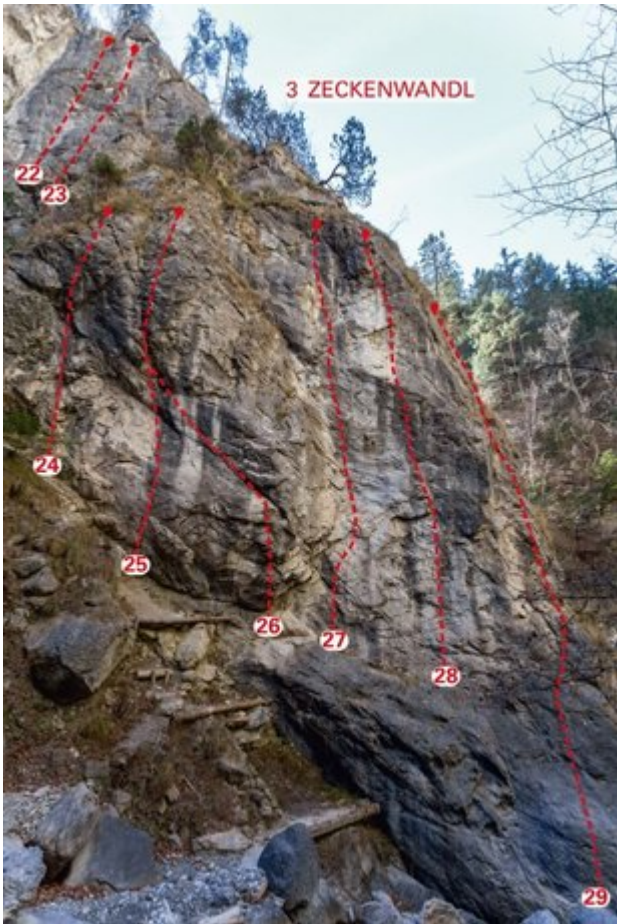

INNSBRUCK - EHNBACHKLAMM SEKTOR EHNBACHKLAMM / ZECKENWANDL

APPROACH

10-40 min

APPROACH TIME

10 min - 40 min

Nr.	Name	Grad	Länge
1	Bimbo	5a	8.0 m
2	Lo Scolario	5c	8.0 m
3	Die hängenden Gärten	5c	8.0 m

4	Via Edera	6b	8.0 m
5	Pavoni	6a	10.0 m
6	Spit way	6b	10.0 m
7	Alpenliebe	4b	16.0 m
8	Die schwarze Hand	5c	15.0 m
9	Bad time	6a+	17.0 m
10	Via Karin	6a+	22.0 m
11	Neue Heimat	6a+	22.0 m
11	Claw Finger	6c+	25.0 m
13	Contessa	6b+	25.0 m
14	Dog fight	6c	25.0 m
15	Teufelstanz	7c	25.0 m
16	Stille Wasser	6b	16.0 m
17	Der Peterspfenning	6a	16.0 m
18	Lo Spigolo	6b	16.0 m
19	The fiedler on the Roof	6a+	23.0 m
20	Grand Illusion	6c	23.0 m
21	Sautanz	6c	20.0 m
22	The Psycho-Block	6b	23.0 m
23	Die Fliegerprüfung	6a	23.0 m
24	The new Power Generation	7a	15.0 m
25	Der Dodlbonus	7a	15.0 m
26	Quer daher	7b+	15.0 m
27	Der neue Besen	5c	18.0 m
28	Guilty-Miss Hilti	6b+	18.0 m
29	Bruch Polka	5c	18.0 m

Climbers Paradise Tirol

Climbing and boulder in Tirol online - 15 tourist regions and more than 1.000 climbing possibilities on Climber's Paradise Tirol. All topos in print quality, including detailed information about grades, access and safety.