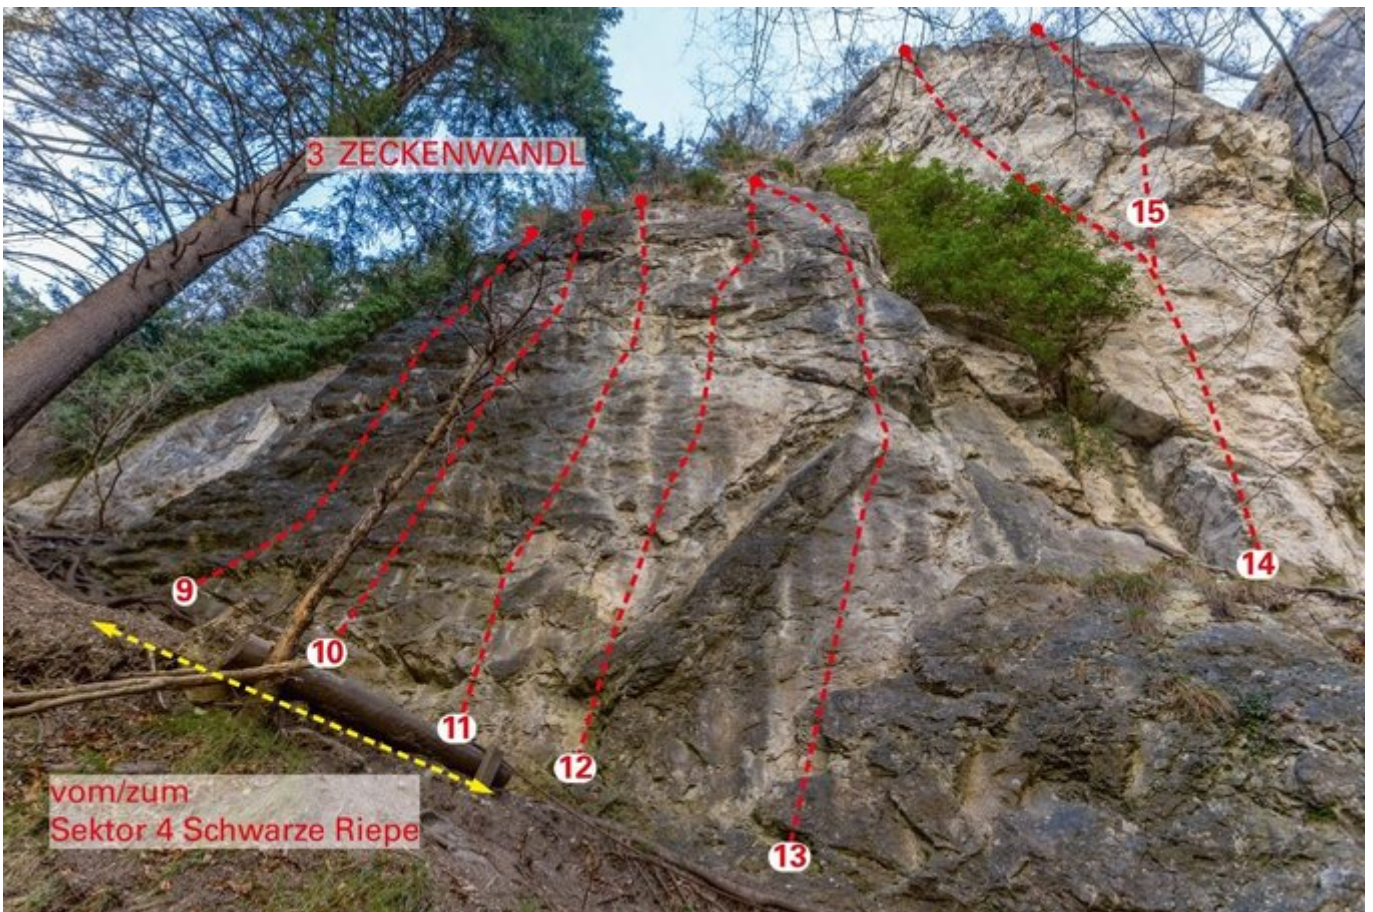

INNSBRUCK - EHNBACHKLAMM SEKTOR EHNBACHKLAMM / ZECKENWANDL

APPROACH

10-40 min

APPROACH TIME

10 min - 40 min

Nr.	Name	Grad	Länge
1	Bimbo	5a	8.0 m
2	Lo Scolario	5c	8.0 m
3	Die hängenden Gärten	5c	8.0 m

4	Via Edera	6b	8.0 m
5	Pavoni	6a	10.0 m
6	Spit way	6b	10.0 m
7	Alpenliebe	4b	16.0 m
8	Die schwarze Hand	5c	15.0 m
9	Bad time	6a+	17.0 m
10	Via Karin	6a+	22.0 m
11	Neue Heimat	6a+	22.0 m
11	Claw Finger	6c+	25.0 m
13	Contessa	6b+	25.0 m
14	Dog fight	6c	25.0 m
15	Teufelstanz	7c	25.0 m
16	Stille Wasser	6b	16.0 m
17	Der Peterspfenning	6a	16.0 m
18	Lo Spigolo	6b	16.0 m
19	The fiedler on the Roof	6a+	23.0 m
20	Grand Illusion	6c	23.0 m
21	Sautanz	6c	20.0 m
22	The Psycho-Block	6b	23.0 m
23	Die Fliegerprüfung	6a	23.0 m
24	The new Power Generation	7a	15.0 m
25	Der Dodlbonus	7a	15.0 m
26	Quer daher	7b+	15.0 m
27	Der neue Besen	5c	18.0 m
28	Guilty-Miss Hilti	6b+	18.0 m
29	Bruch Polka	5c	18.0 m

Climbers Paradise Tirol

Climbing and boulder in Tirol online - 15 tourist regions and more than 1.000 climbing possibilities on Climber's Paradise Tirol. All topos in print quality, including detailed information about grades, access and safety.