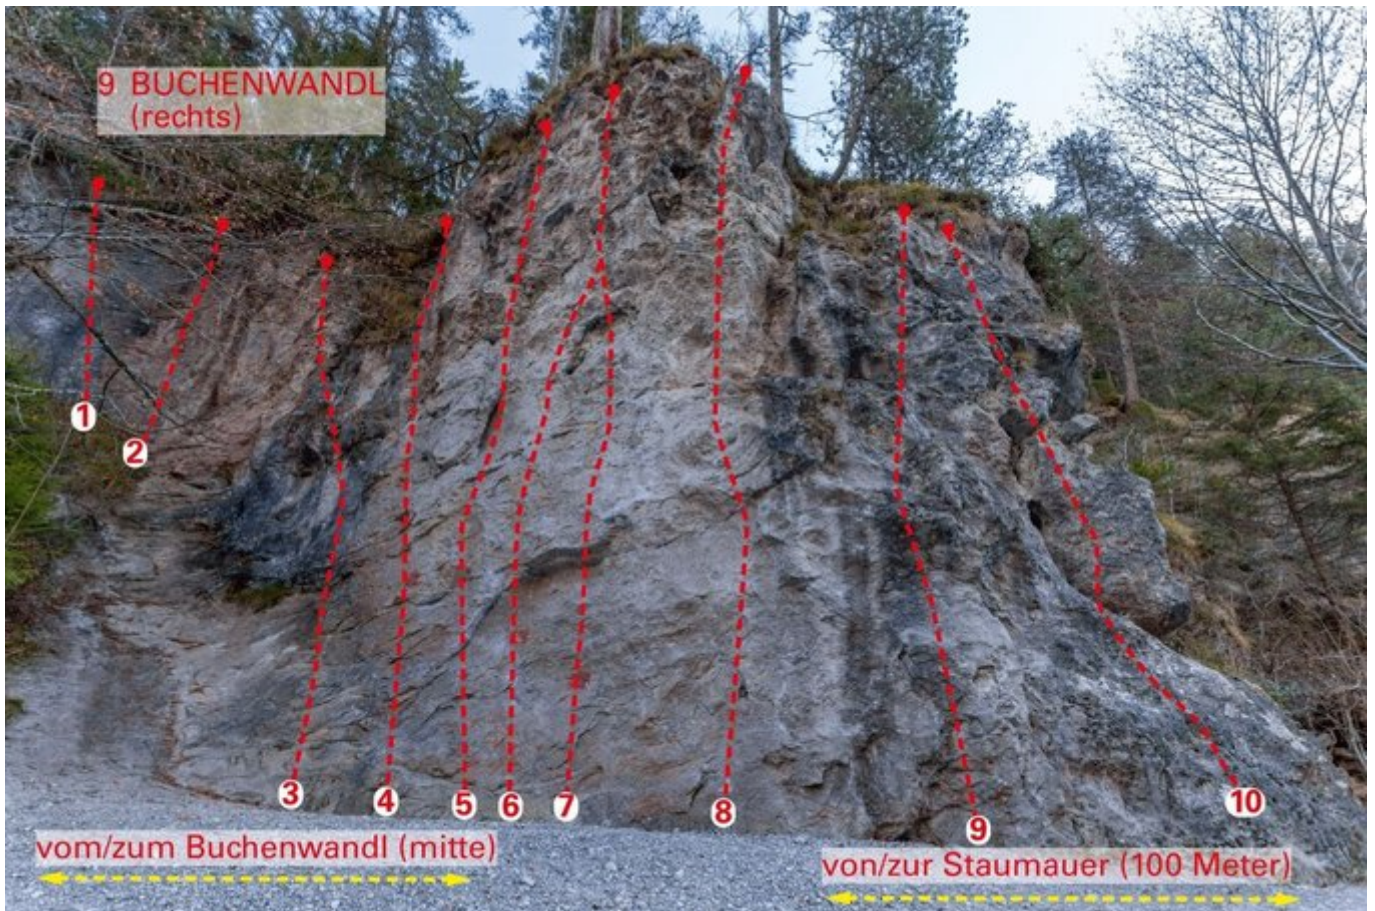

INNSBRUCK - EHNBACHKLAMM

SEKTOR EHNBACHKLAMM / BUCHENWANDL - MITTE

APPROACH

10-40 min

APPROACH TIME

10 min - 40 min

Nr.	Name	Grad	Länge
1	Brutus	6a+	12 m
1	Brutus	6a+	12 m
3	Pilatus Porter	5a	12 m
4	Bussa Nova	5b	12 m
5	King Aser	5a	12 m
6	King Aser	6a	15 m

7	Faulpelz	6c	15 m
8	Flush Back	6b+	15 m
9	S´Kantele	4c	8 m
10	Stöpsltour	4b	8 m

Climbers Paradise Tirol

Climbing and boulder in Tirol online - 15 tourist regions and more than 1.000 climbing possibilities on Climber's Paradise Tirol. All topos in print quality, including detailed information about grades, access and safety.