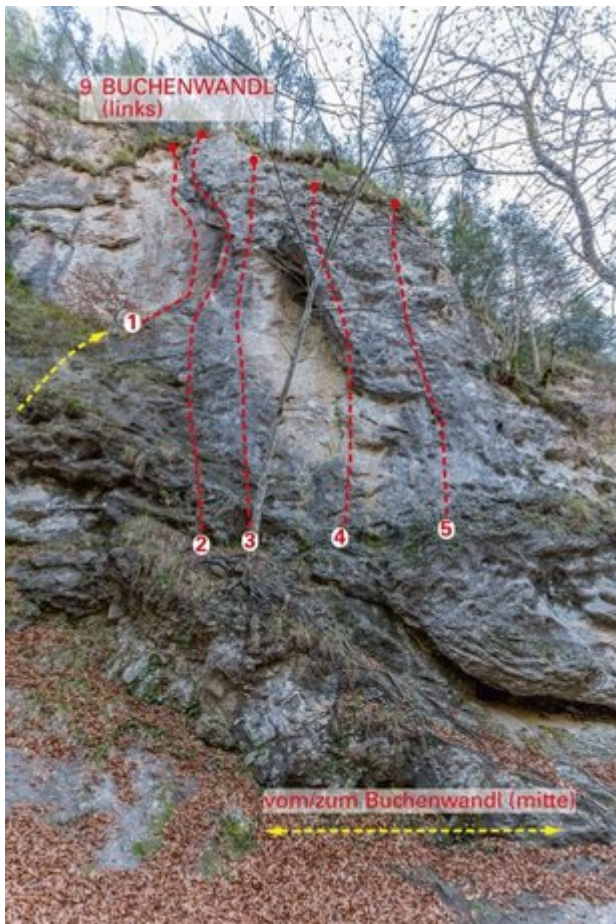

INNSBRUCK - EHNBACHKLAMM SEKTOR EHNBACHKLAMM / BUCHENWANDL - LINKS

APPROACH

10-40 min

APPROACH TIME

10 min - 40 min

Nr.	Name	Grad	Länge
1	No Woman no cry	6c	16 m
2	Living on the Edge	6c+	16 m
3	Tie Break	6a	18 m
4	C54	5c+	18 m
5	Ganz Rechts	5b	18 m

Climbers Paradise Tirol

Climbing and boulder in Tirol online - 15 tourist regions and more than 1.000 climbing possibilites on Climber's Paradise Tirol. All topos in print quality, including detailed information about grades, access and safety.