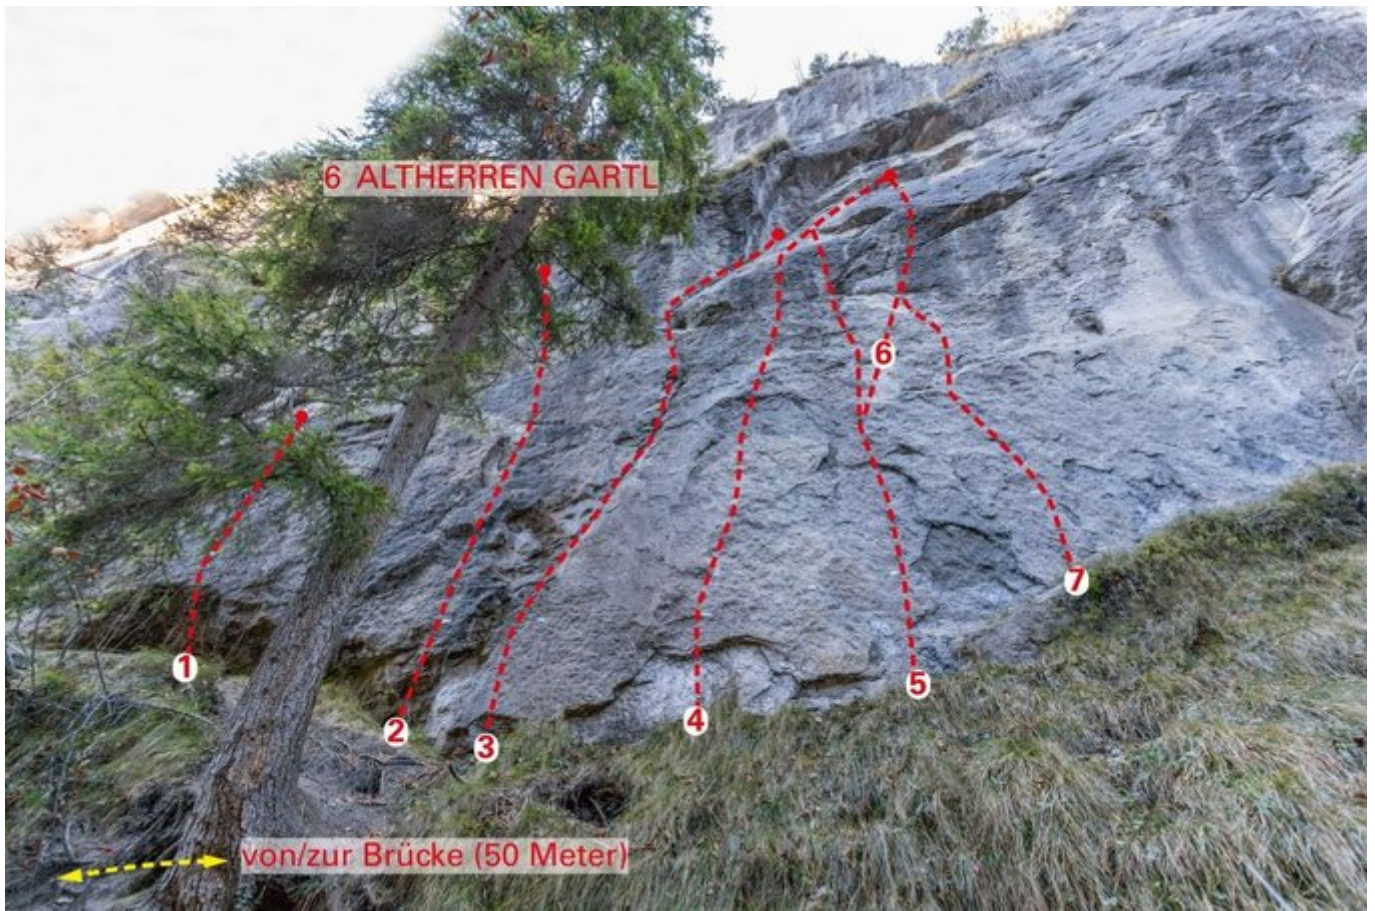

INNSBRUCK - EHNBACHKLAMM SEKTOR EHNBACHKLAMM / ALTHERREN GARTL

APPROACH

10-40 min

APPROACH TIME

10 min - 40 min

Nr.	Name	Grad	Länge
1	Easy or not easy	6a+	8.0 m
2	Via Johanna	5c	10.0 m
3	Kaiserriss	6a+	10.0 m
4	Superdirekte	7a	12.0 m
5	Hüftarthrose	6c+	12.0 m
6	Happy Six	6c+	12.0 m

Climbers Paradise Tirol

Climbing and boulder in Tirol online - 15 tourist regions and more than 1.000 climbing possibilites on Climber's Paradise Tirol. All topos in print quality, including detailed information about grades, access and safety.