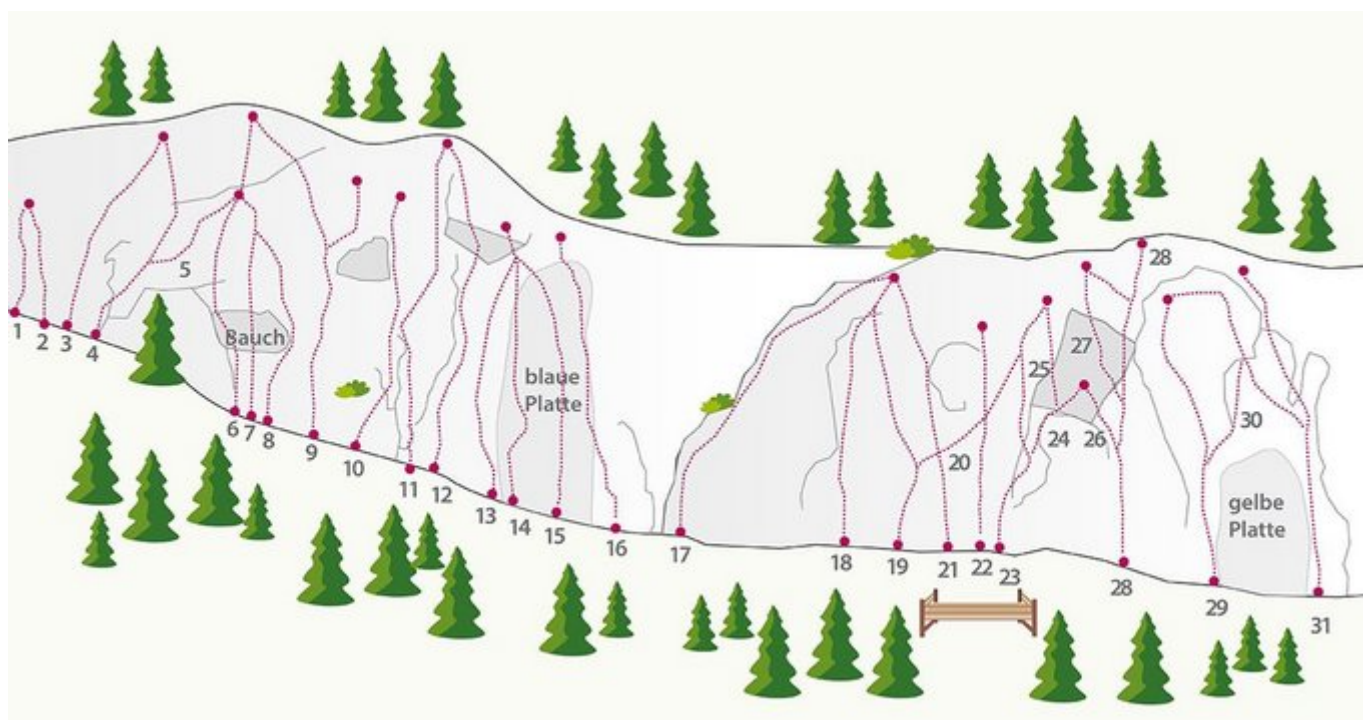

REGION IMST - TARRENZ / WALCHENBACH  
SEKTOR WALCHENBACH

**APPROACH**

8 min

**APPROACH TIME**

10 min - 10 min

Nr.	Name	Grad	Länge
1	Hänsel	4a	6.0 m
2	Gretel	5b+	6.0 m
3	Kaminer	4b	8.0 m
4	Der kleine Überhang	5c	8.0 m
5	Putzelchen	3c	9.0 m
6	Pigerputz	4b	12.0 m
7	Bierbauch	6a+	11.0 m
8	Bierhenkel	4c	14.0 m
9	Via delle Guide	4a	15.0 m
10	Edelweiss	5a	14.0 m
11	Weihnachtsstress	5c+	14.0 m
12	Kletterteam Imst	6a+	14.0 m
13	Sidewalk	6a	12.0 m

14	French Connection	6b	13.0 m
15	Relax	7a	11.0 m
16	Sparkassen Riss	5a+	11.0 m
17	Rapunzel	5a	10.0 m
18	Via Helga	4b	11.0 m
19	Schneewittchen	5b+	11.0 m
20	Quergang	6a+	11.0 m
21	Vanessa	5c	10.0 m
22	Fragile	6c	8.0 m
23	Gurgeltaler	5c	9.0 m
24	Babyleicht	2	6.0 m
25	Strader Weg	5a+	9.0 m
26	Kurz und Bündig	3a	6.0 m
27	Wampe	6a+	10.0 m
28	Normale	4a	11.0 m
29	Yellow Brick Road	6a+	9.0 m
30	Dachl	6b+	9.0 m
31	Tom und Peter	5a	10.0 m

#### Climbers Paradise Tirol

Climbing and boulder in Tirol online - 15 tourist regions and more than 1.000 climbing possibilities on Climber's Paradise Tirol. All topos in print quality, including detailed information about grades, access and safety.