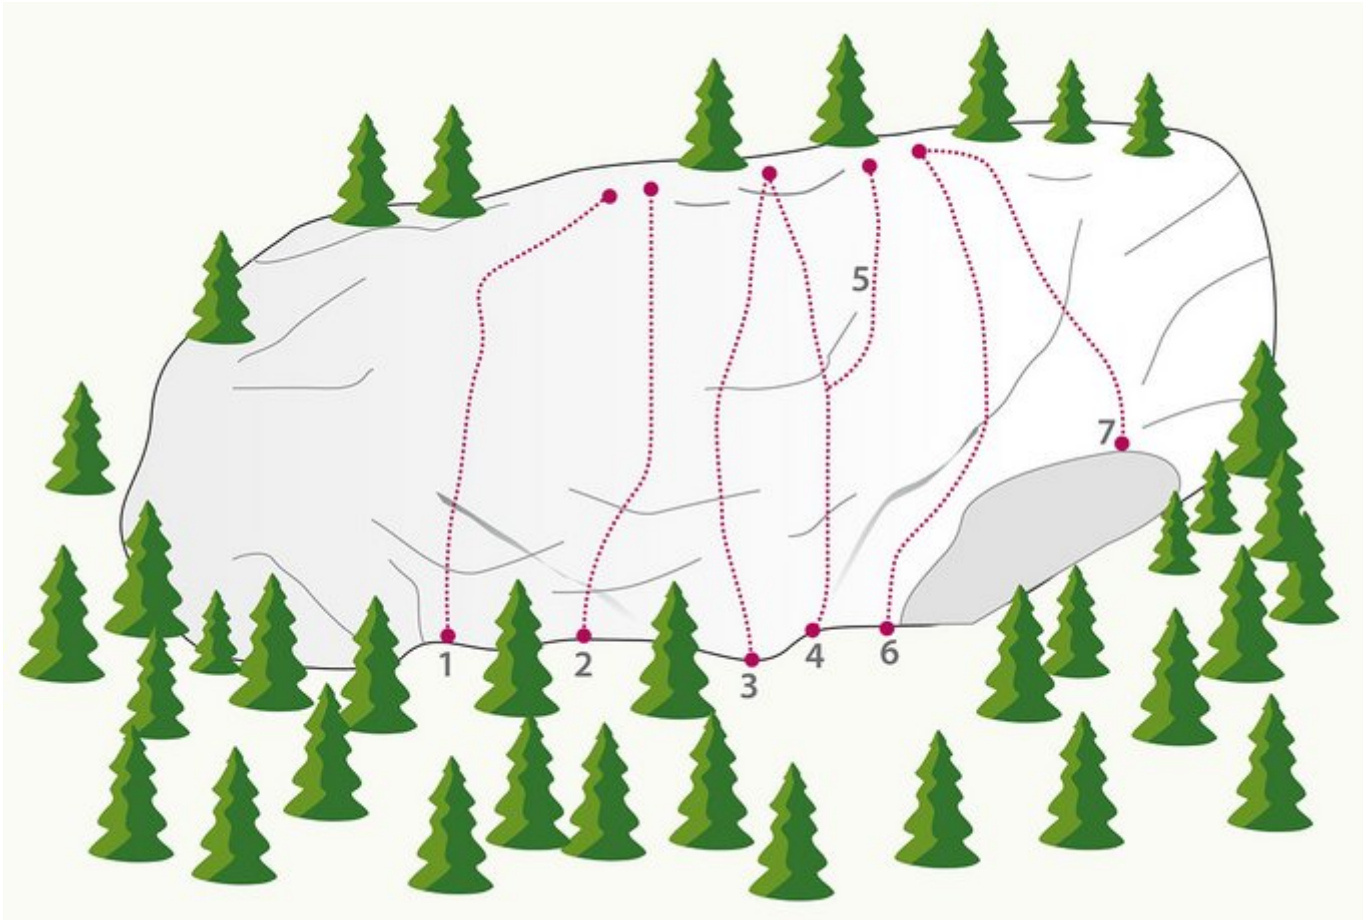

REGION IMST - TARRENZ / KNAPPENWELT
SEKTOR KNAPPENWELT

APPROACH

10 Min.

Nr.	Name	Grad	Länge
1	Hapy's Hütte	7b	12.0 m
2	Hitte Hatte (offenes Projekt)	?	12.0 m
3	Das salige Fräulein	7a	12.0 m
4	Der Riese Jordan	7c	12.0 m
5	Fanga (offenes Projekt)		12.0 m
6	Knappenwelt (offenes Projekt)		12.0 m
7	Frauenbrunnen	6c+	12.0 m

Climbers Paradise Tirol

Climbing and boulder in Tirol online - 14 tourist regions and more than 1.000 climbing possibilites on Climber's Paradise Tirol. All topos in print quality, including detailed information about grades, access and safety.