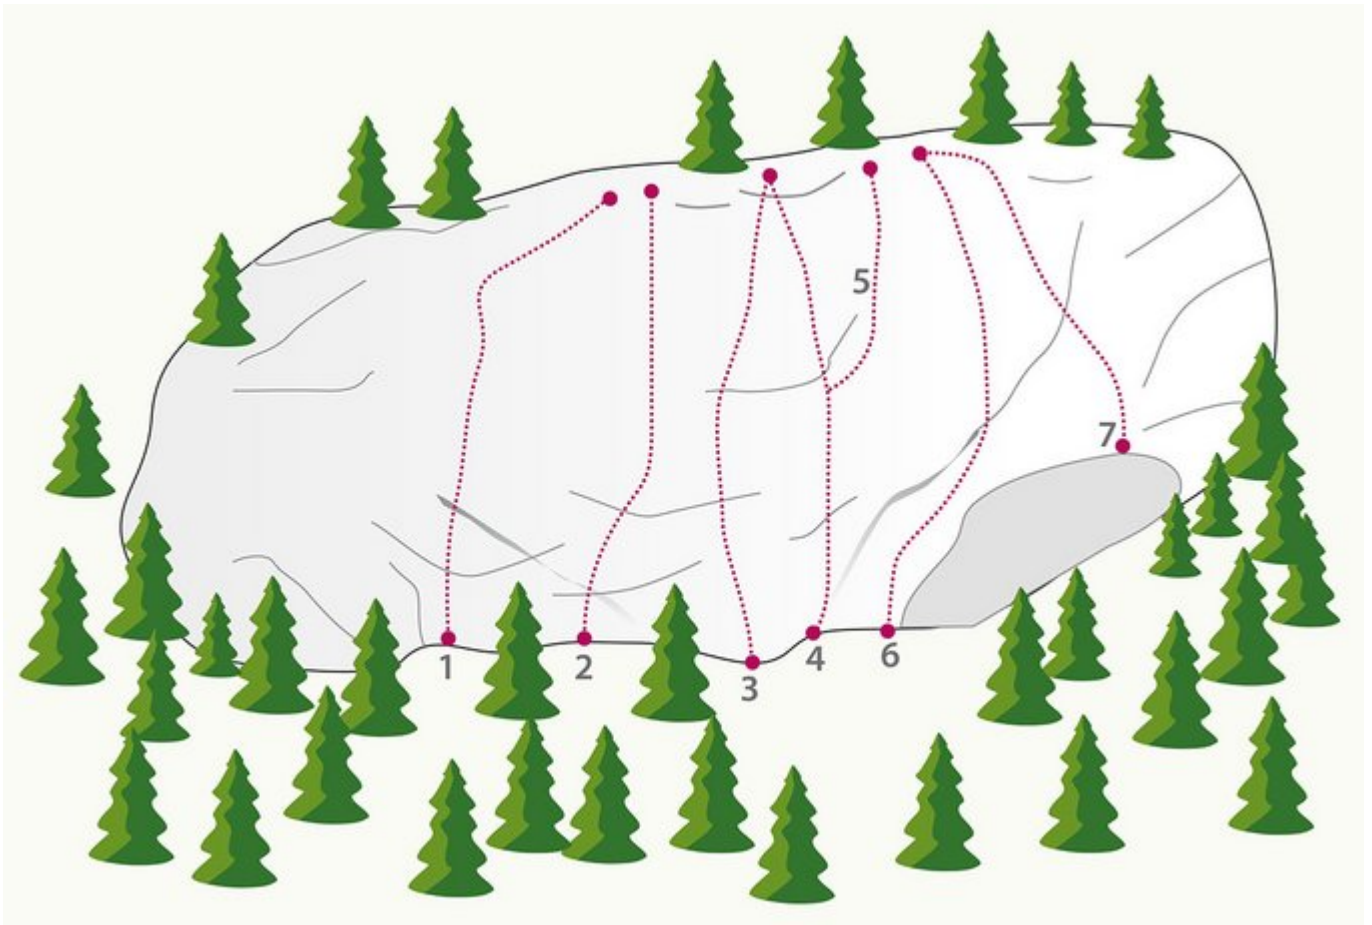

REGION IMST TARRENZ / KNAPPENWELT

APPROACH
10 Min.

KNAPPENWELT

Nr.	Name	Grad	Länge
1	Hapy's Hütte	7b	12.0 m
2	Hitte Hatte (offenes Projekt)	?	12.0 m
3	Das salige Fräulein	7a	12.0 m
4	Der Riese Jordan	7c	12.0 m
5	Fanga (offenes Projekt)		12.0 m
6	Knappenwelt (offenes Projekt)		12.0 m
7	Frauenbrunnen	6c+	12.0 m

Climbers Paradise Tirol

Climbing and boulder in Tirol online - 14 tourist regions and more than 1.000 climbing possibilities on Climber's Paradise Tirol. All topos in print quality, including detailed information about grades, access and safety.