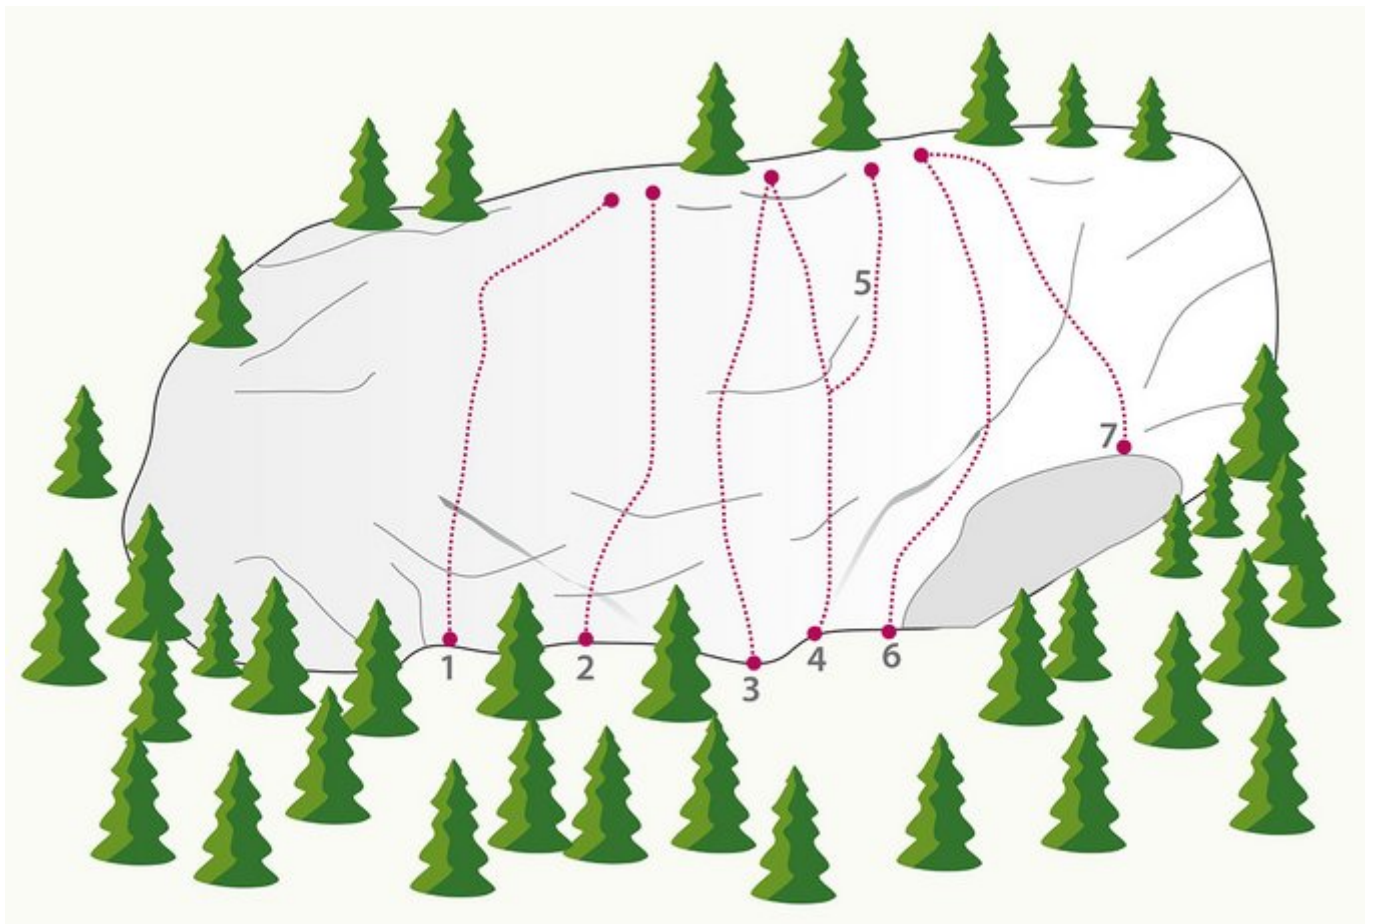

REGION IMST TARRENZ / KNAPPENWELT

APPROACH
10 Min.

KNAPPENWELT

Nr.	Name	Grad	Länge
1	Hapy's Hütte	7b	12.0 m
2	Hitte Hatte (offenes Projekt)	?	12.0 m
3	Das salige Fräulein	7a	12.0 m
4	Der Riese Jordan	7c	12.0 m
5	Fanga (offenes Projekt)		12.0 m
6	Knappenwelt (offenes Projekt)		12.0 m
7	Frauenbrunnen	6c+	12.0 m

Climbers Paradise Tirol

Climbing and boulder in Tirol online - 14 tourist regions and more than 1.000 climbing possibilities on Climber's Paradise Tirol. All topos in print quality, including detailed information about grades, access and safety.