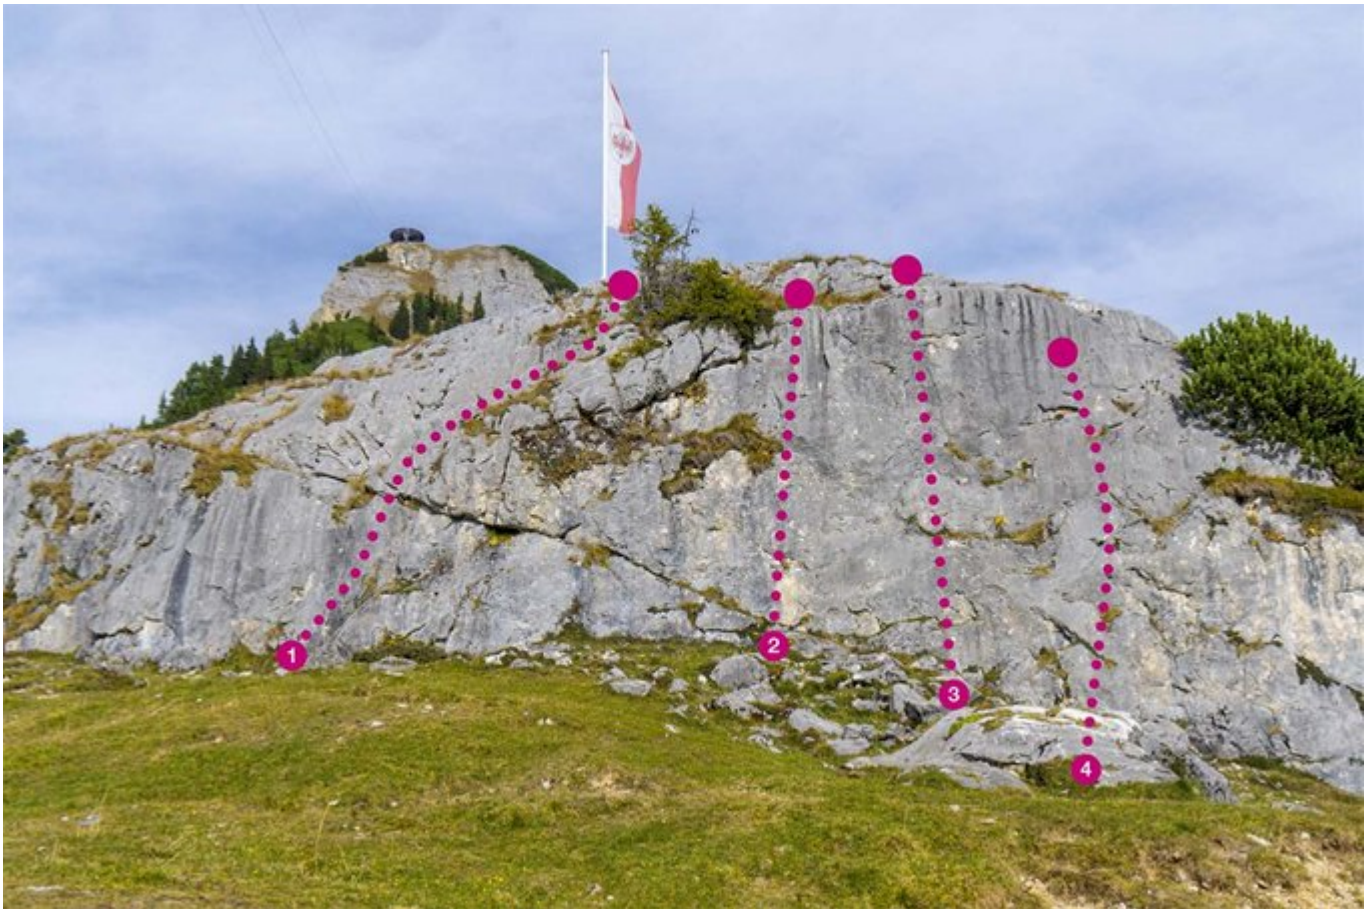

### **APPROACH**

Von der Bergstation der Rofanseilbahn in fünf Minuten zu den Felsen unterhalb der Mauritzalm.

### **APPROACH TIME**

3 min - 5 min

# MAURITZALM

Nr.	Name	Grad	Länge
1	Pippi Langstrumpf	2	7.0 m
2	Popeye	3a	5.0 m
3	Donald Duck	3a	5.0 m
4	Biene Maja	3a	5.0 m

## Climbers Paradise Tirol

Climbing and boulder in Tirol online - 15 tourist regions and more than 1.000 climbing possibilities on Climber's Paradise Tirol. All topos in print quality, including detailed information about grades, access and safety.