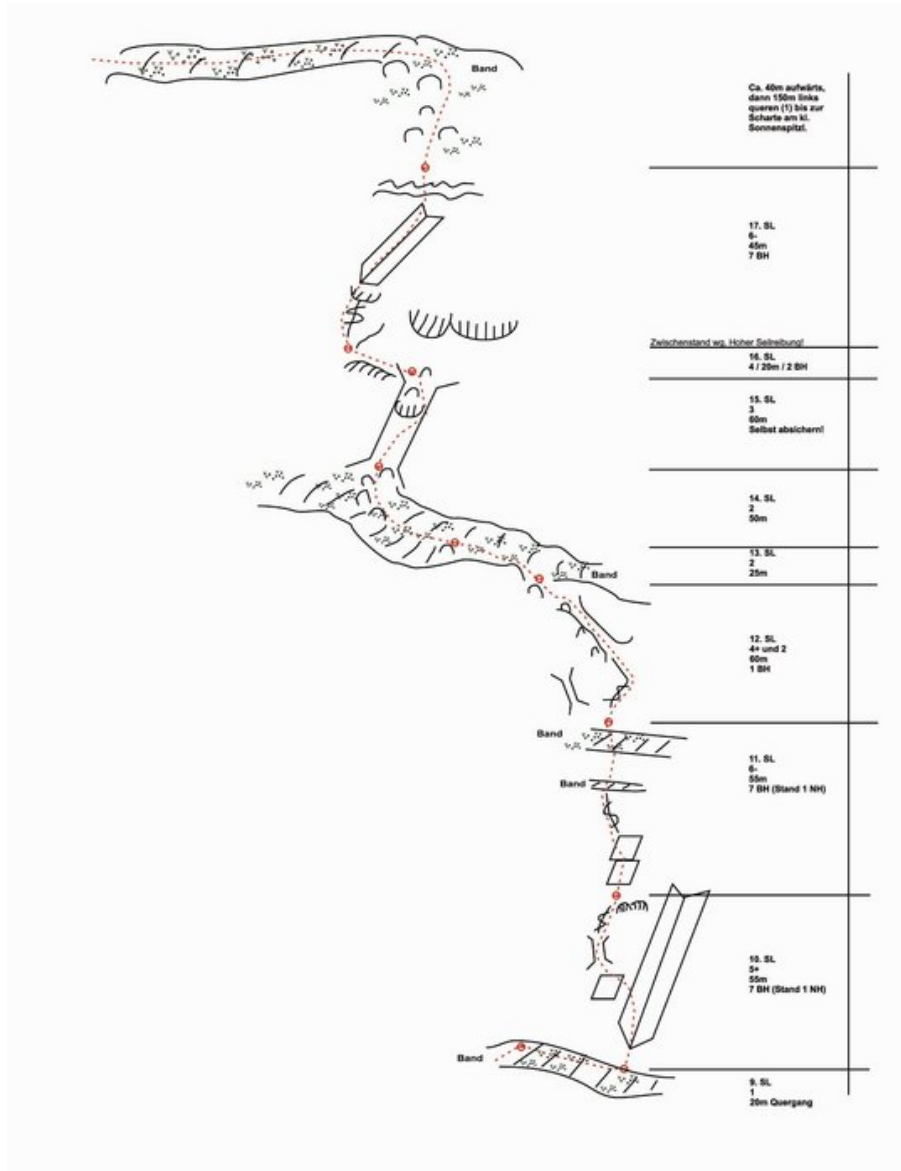

TIROLER ZUGSPITZ ARENA - ZUGSPITZE/WETTERSTEIN SEKTOR RAUSCHENDES WASSER

OBERER TEIL

Seillänge	Length	Grad
1	20m	1-3
2	55m	5a/5b
3	55m	5b/5c
4	60m	4/4+
5	25m	1-3
6	50m	1-3
7	60m	1-3
8	20m	4
9	45m	5b/5c

Climbers Paradise Tirol

Climbing and boulder in Tirol online - 15 tourist regions and more than 1.000 climbing possibilities on Climber's Paradise Tirol. All topos in print quality, including detailed information about grades, access and safety.