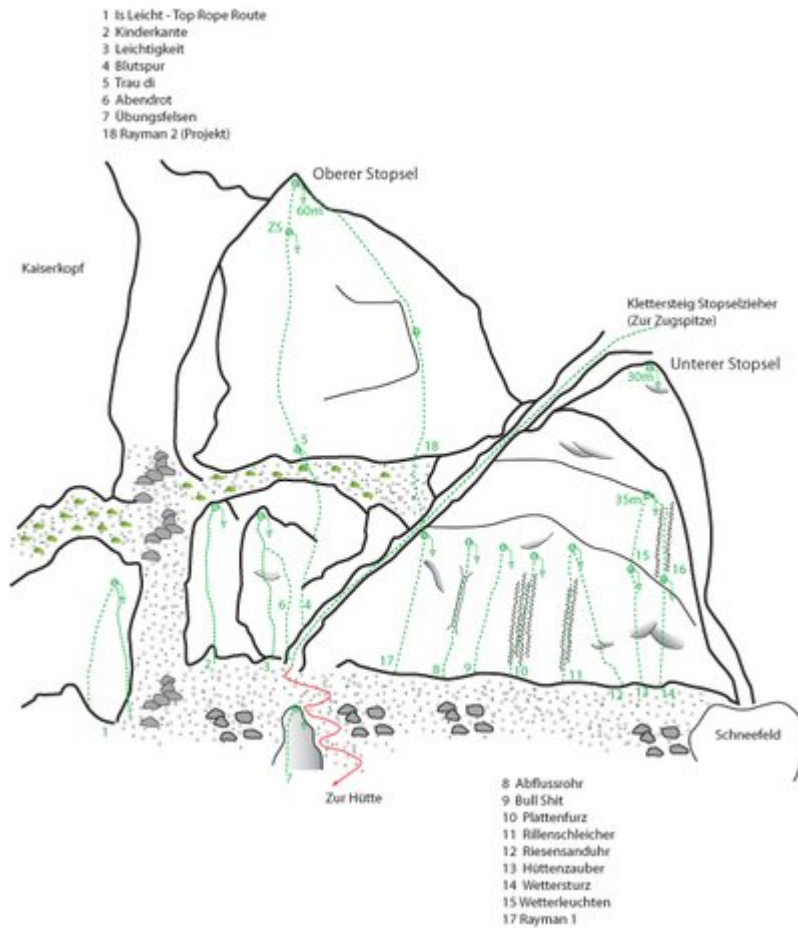

TIROLER ZUGSPITZ ARENA - WR. NEUSTÄDTER HÜTTE SEKTOR UNTERER STOPSEL

Nr.

Name

Grad

Länge

8	Abflussrohr	6c+	27.0 m
9	Bull Shit	6a	27.0 m
10	Plattenfurz	6b	27.0 m
11	Rillenschleicher	5b+	27.0 m
12	Riesensanduhr	4+	27.0 m
13	Hüttenzauber	5a+	25.0 m
14	Wettersturz	5a	25.0 m
15	Wetterleuchten	6a	25.0 m
16	Blinklicht	5b+	25.0 m
17	Rayman 1	4+	30.0 m

Climbers Paradise Tirol

Climbing and boulder in Tirol online - 15 tourist regions and more than 1.000 climbing possibilites on Climber's Paradise Tirol. All topos in print quality, including detailed information about grades, access and safety.