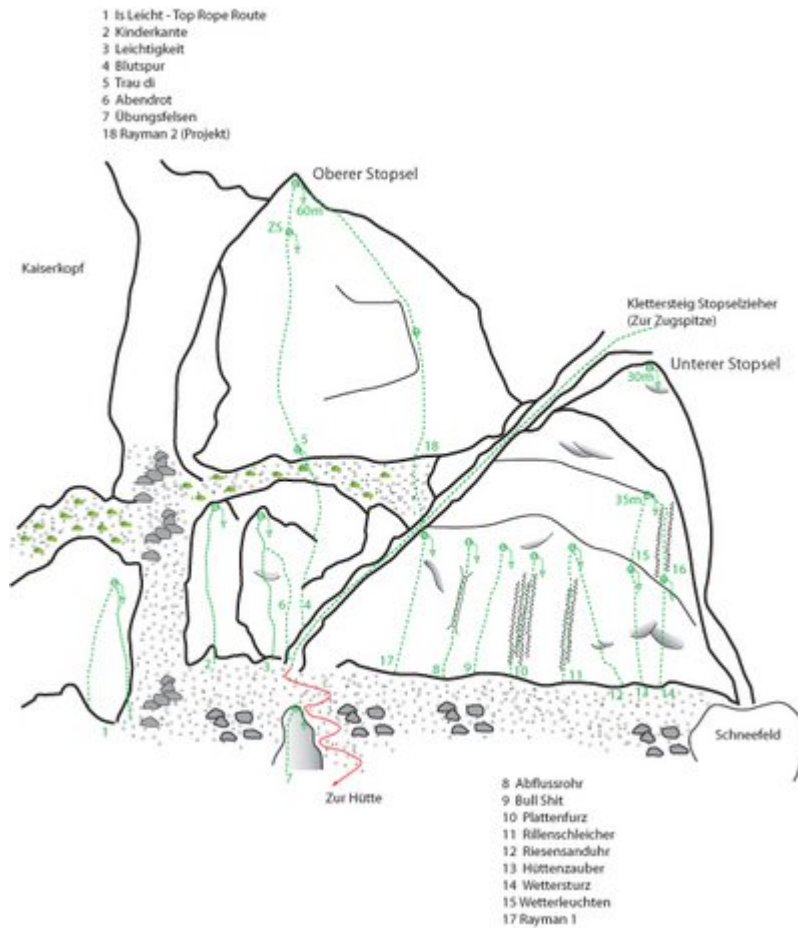

TIROLER ZUGSPITZ ARENA - WR. NEUSTÄDTER HÜTTE SEKTOR OBERER STOPSEL

Nr.

Name

Grad

Länge

1	Is leicht	3	25.0 m
2	Kinderkante	3	25.0 m
3	Leichtigkeit	5a	25.0 m
4	Blutspur	5a	30.0 m
5	Trau di	5b+	60.0 m
6	Abendrot	5b+	25.0 m
7	Übungsfelsen	4	9.0 m
18	Rayman 2		

Climbers Paradise Tirol

Climbing and boulder in Tirol online - 15 tourist regions and more than 1.000 climbing possibilites on Climber's Paradise Tirol. All topos in print quality, including detailed information about grades, access and safety.