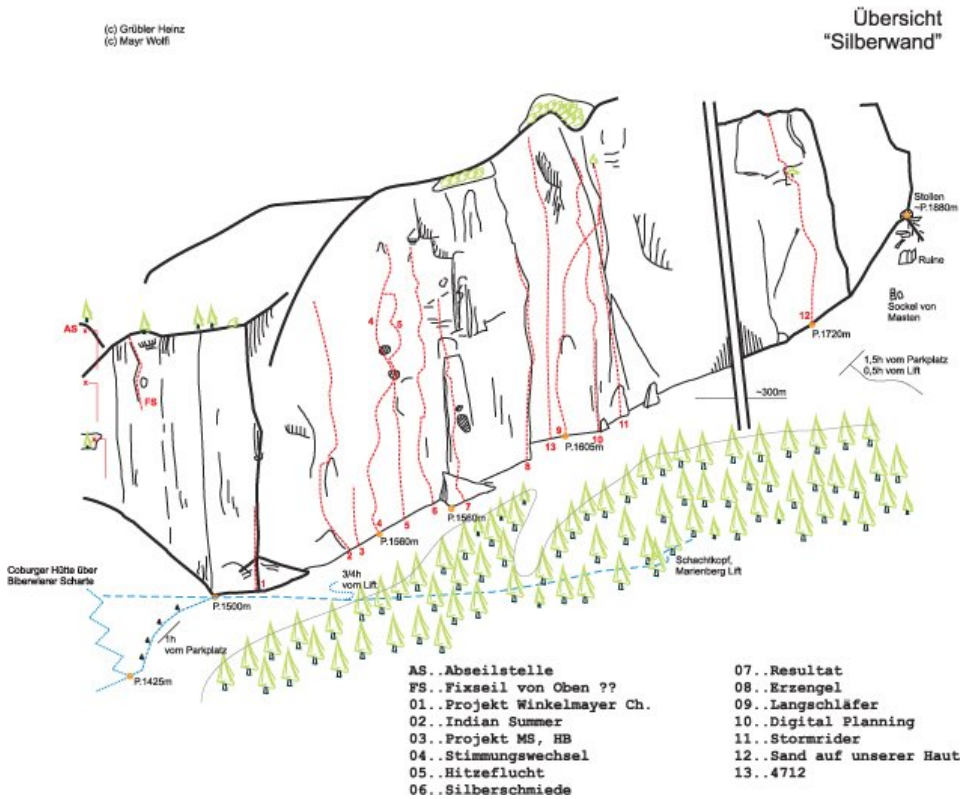

TIROLER ZUGSPITZ ARENA - WAMPETER SCHROFEN SEKTOR SILBERWAND

SAND AUF UNSERER HAUT

Seillänge	Length	Grad
1	35m	6a+
2	25m	6a+
3	25m	5c
4	20m	2
5	30m	6b

BASIC INFORMATION

Anspruchsvolle Route in super Fels. Anhaltend schwer! Friends von Vorteil.

APPROACH TIME, MINUTES TO THE CRAG

1 h

DESCENT

Abseilen über die Route

Climbers Paradise Tirol

Climbing and boulder in Tirol online - 15 tourist regions and more than 1.000 climbing possibilities on Climber's Paradise Tirol. All topos in print quality, including detailed information about grades, access and safety.