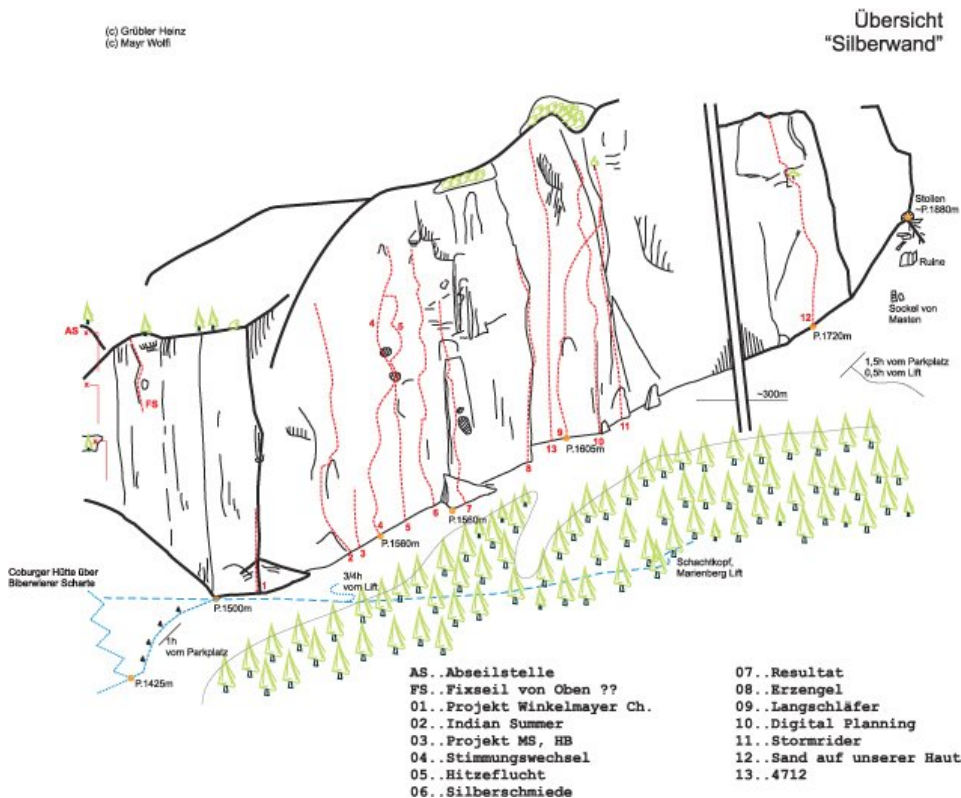

TIROLER ZUGSPITZ ARENA - WAMPETER SCHROFEN SEKTOR SILBERWAND

STORMRIDER

Seillänge	Length	Grad
1	30m	6a/6a+
2	27m	6c
3	25m	6b
4	30m	5c
5	25m	6a
6	27m	6b

BASIC INFORMATION

Abwechslungsreiche kletterei an schönen Fels.

APPROACH TIME, MINUTES TO THE CRAG

1 h

DESCENT

Abseilen über die Route.

Climbers Paradise Tirol

Climbing and boulder in Tirol online - 15 tourist regions and more than 1.000 climbing possibilities on Climber's Paradise Tirol. All topos in print quality, including detailed information about grades, access and safety.