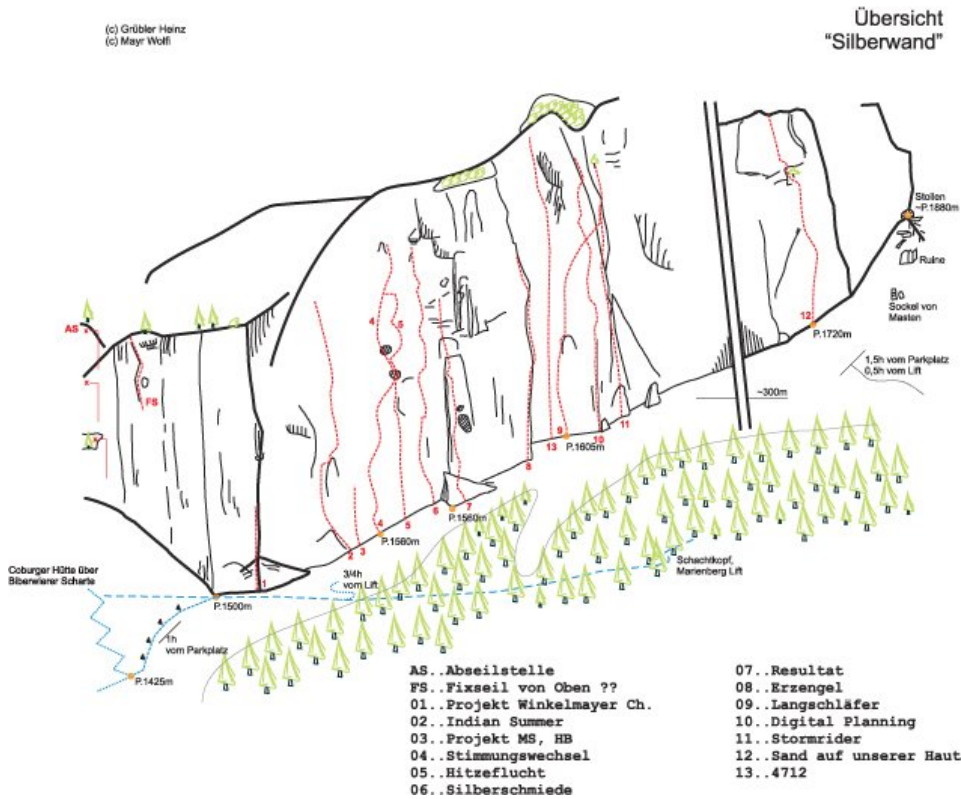

TIROLER ZUGSPITZ ARENA - WAMPETER SCHROFEN SEKTOR SILBERWAND

DIGITAL PLANNING

Seillänge	Length	Grad
1	30m	6a
2	45m	6a+
3	30m	6a+
4	15m	5b/5c
5	20m	6a
6	15m	6a

BASIC INFORMATION

Schöne, anspruchsvolle Klettertour. Friends zur besseren Absicherung hilfreich.

APPROACH TIME, MINUTES TO THE CRAG

1 h

DESCENT

Abseilen über die Route.

Climbers Paradise Tirol

Climbing and boulder in Tirol online - 15 tourist regions and more than 1.000 climbing possibilities on Climber's Paradise Tirol. All topos in print quality, including detailed information about grades, access and safety.