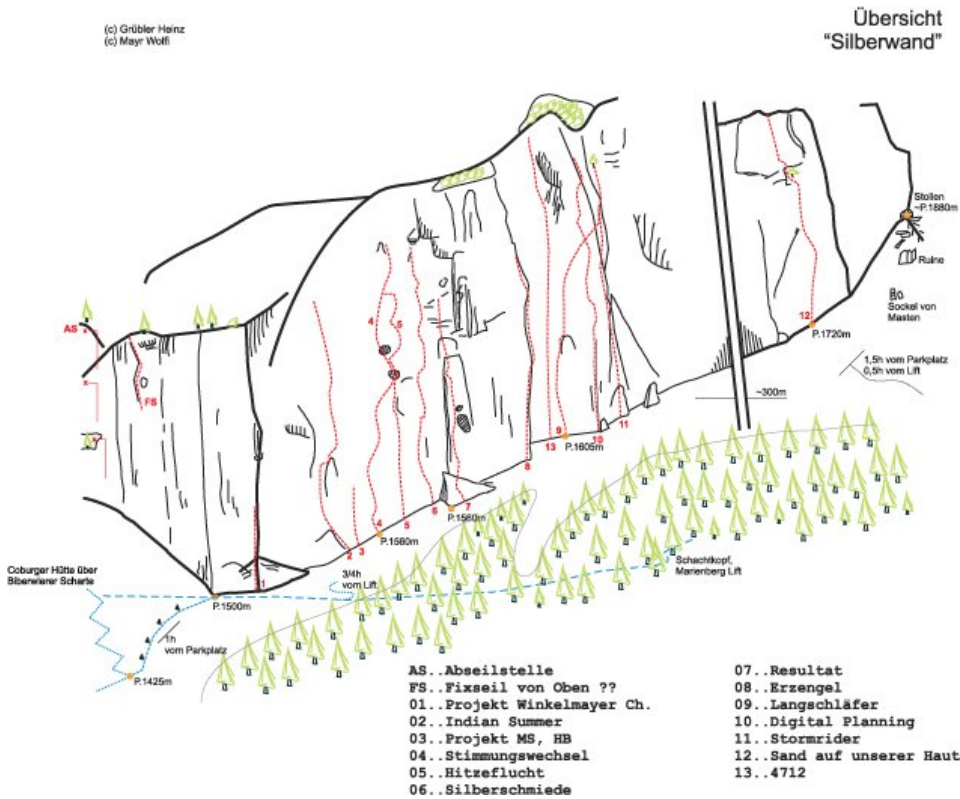

TIROLER ZUGSPITZ ARENA - WAMPETER SCHROFEN SEKTOR SILBERWAND

LANGSCHLÄFER

| Seillänge | Length | Grad |
|-----------|--------|------|
| 1 | 40m | 6a+ |
| 2 | 30m | 6a |
| 3 | 40m | 6a |
| 4 | 20m | 5c |
| 5 | 25m | 5c |
| 6 | 20m | 6b |

BASIC INFORMATION

Schöne Kletterei an gutem Fels. Solange die Wand im Schatten ist, bleibt es in dieser Route kalt.

APPROACH TIME, MINUTES TO THE CRAG

1 h

DESCENT

Abseilen über die Route

Climbers Paradise Tirol

Climbing and boulder in Tirol online - 15 tourist regions and more than 1.000 climbing possibilities on Climber's Paradise Tirol. All topos in print quality, including detailed information about grades, access and safety.