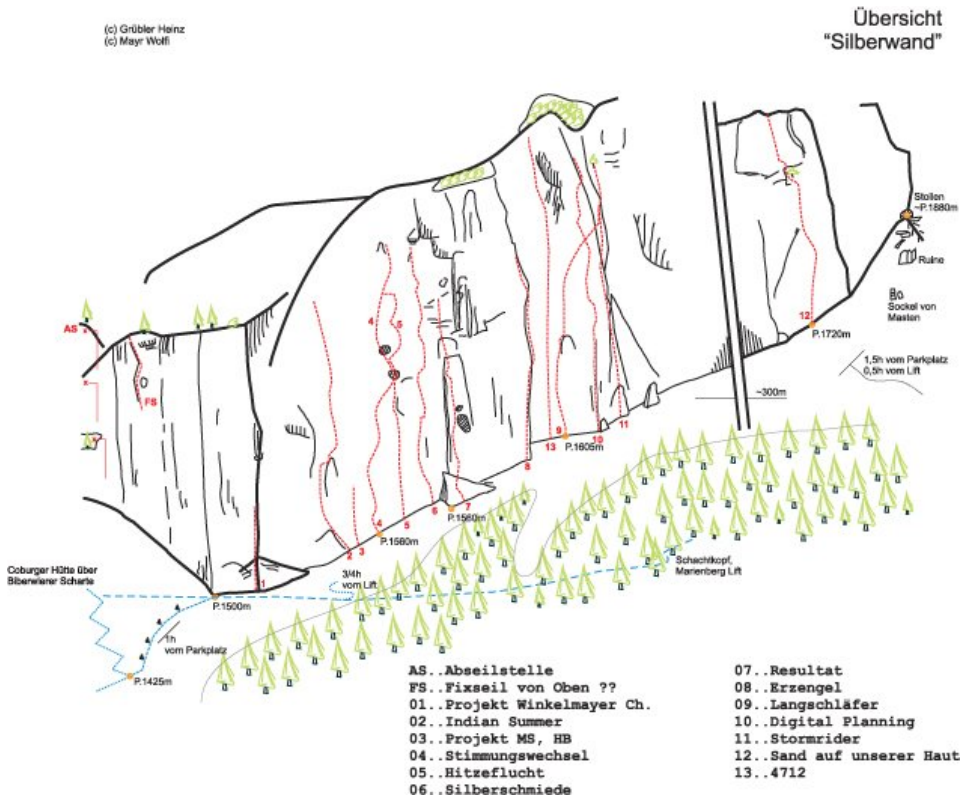

TIROLER ZUGSPITZ ARENA - WAMPETER SCHROFEN SEKTOR SILBERWAND

RESULTAT

Seillänge	Length	Grad
1	25m	6b+
2	25m	6c
3	25m	6b
4	20m	6a
5	20m	5a
6	27m	6c

BASIC INFORMATION

Sehr schöne Route bestens abgesichert. Die Schwierigkeiten sind anhaltend schwer.

APPROACH TIME, MINUTES TO THE CRAG

1 h

DESCENT

Abseilen über die Route

Climbers Paradise Tirol

Climbing and boulder in Tirol online - 15 tourist regions and more than 1.000 climbing possibilities on Climber's Paradise Tirol. All topos in print quality, including detailed information about grades, access and safety.