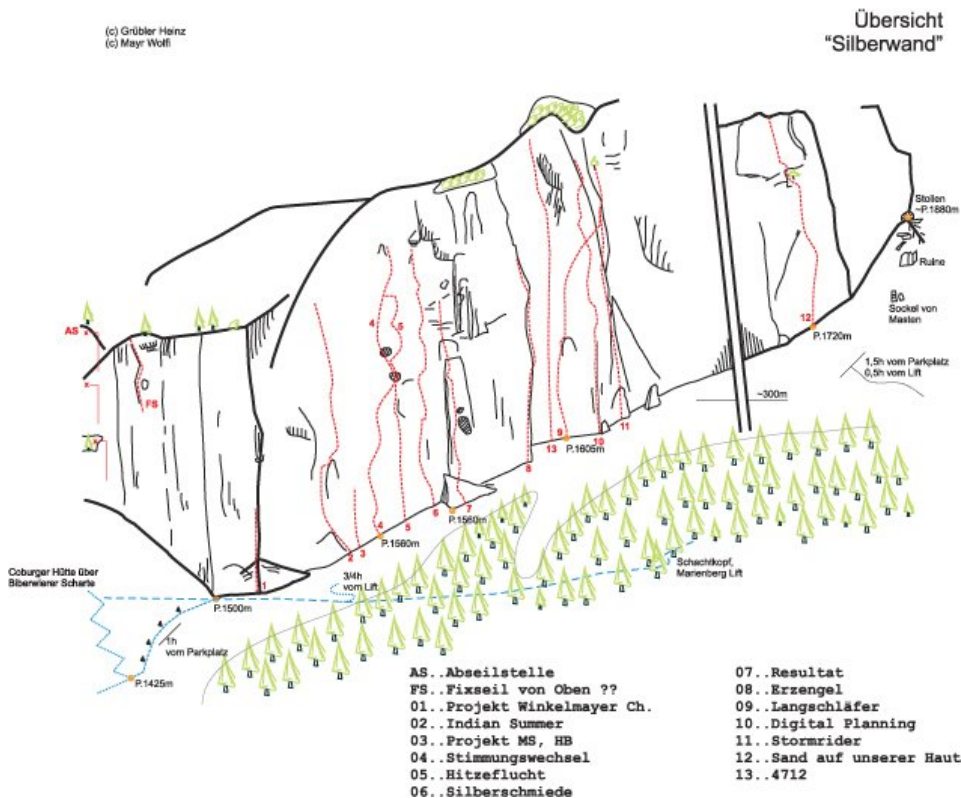

TIROLER ZUGSPITZ ARENA - WAMPETER SCHROFEN SEKTOR SILBERWAND

SILBERSCHMIEDE

Seillänge	Length	Grad
1	15m	6a
2	30m	6a+
3	25m	6b+/6c
4	25m	6b+/6c
5	20m	5b/5c
6	20m	6a
7	20m	6c/6c+

BASIC INFORMATION

Zur Erinnerung an den Silberbergbau. Schöne kletterei in meist gutem Fels.

APPROACH TIME, MINUTES TO THE CRAG

1 h

DESCENT

Abseilen über die Route.

Climbers Paradise Tirol

Climbing and boulder in Tirol online - 15 tourist regions and more than 1.000 climbing possibilities on Climber's Paradise Tirol. All topos in print quality, including detailed information about grades, access and safety.