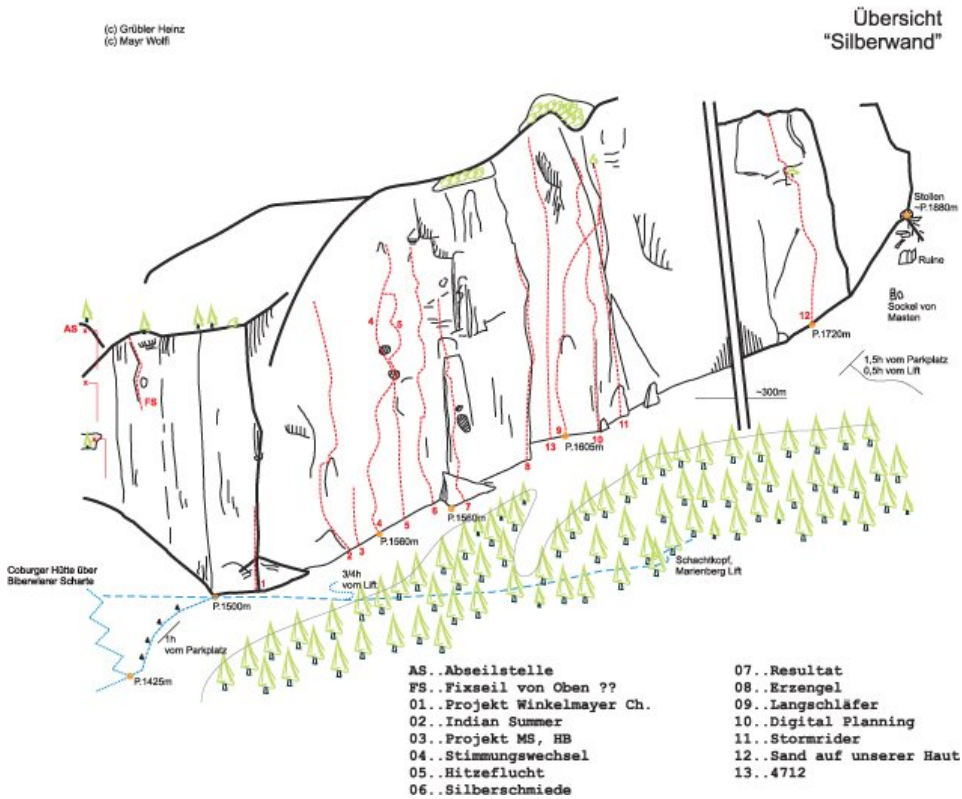

TIROLER ZUGSPITZ ARENA - WAMPETER SCHROFEN SEKTOR SILBERWAND

INDIANSUMMER

Seillänge	Length	Grad
1	45m	6a
2	20m	6b
3	30m	5c
4	45m	6b+/6c
5	40m	5c
6	40m	5c
7	30m	6a

BASIC INFORMATION

Schöne alpine Sportkletterroute.

APPROACH TIME, MINUTES TO THE CRAG

1 h

DESCENT

Abseilen über die Route

Climbers Paradise Tirol

Climbing and boulder in Tirol online - 15 tourist regions and more than 1.000 climbing possibilities on Climber's Paradise Tirol. All topos in print quality, including detailed information about grades, access and safety.