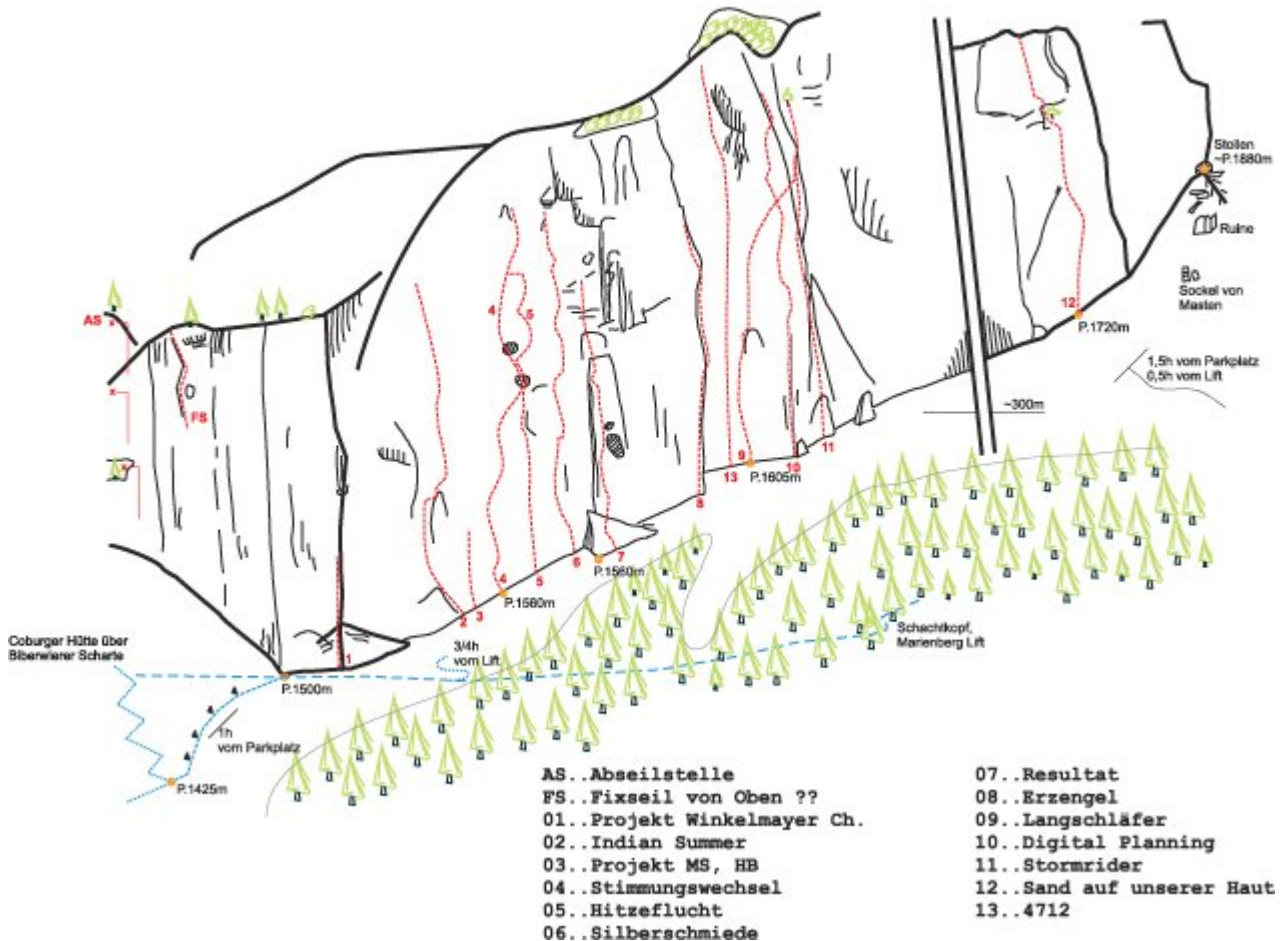

TIROLER ZUGSPITZ ARENA - WAMPETER SCHROFEN SEKTOR SILBERWAND

PROJEKT

(c) Grübler Heinz
(c) Mayr Wolfi

Übersicht
"Silberwand"

Climbers Paradise Tirol

Climbing and boulder in Tirol online - 15 tourist regions and more than 1.000 climbing possibilities on Climber's Paradise Tirol. All topos in print quality, including detailed information about grades, access and safety.