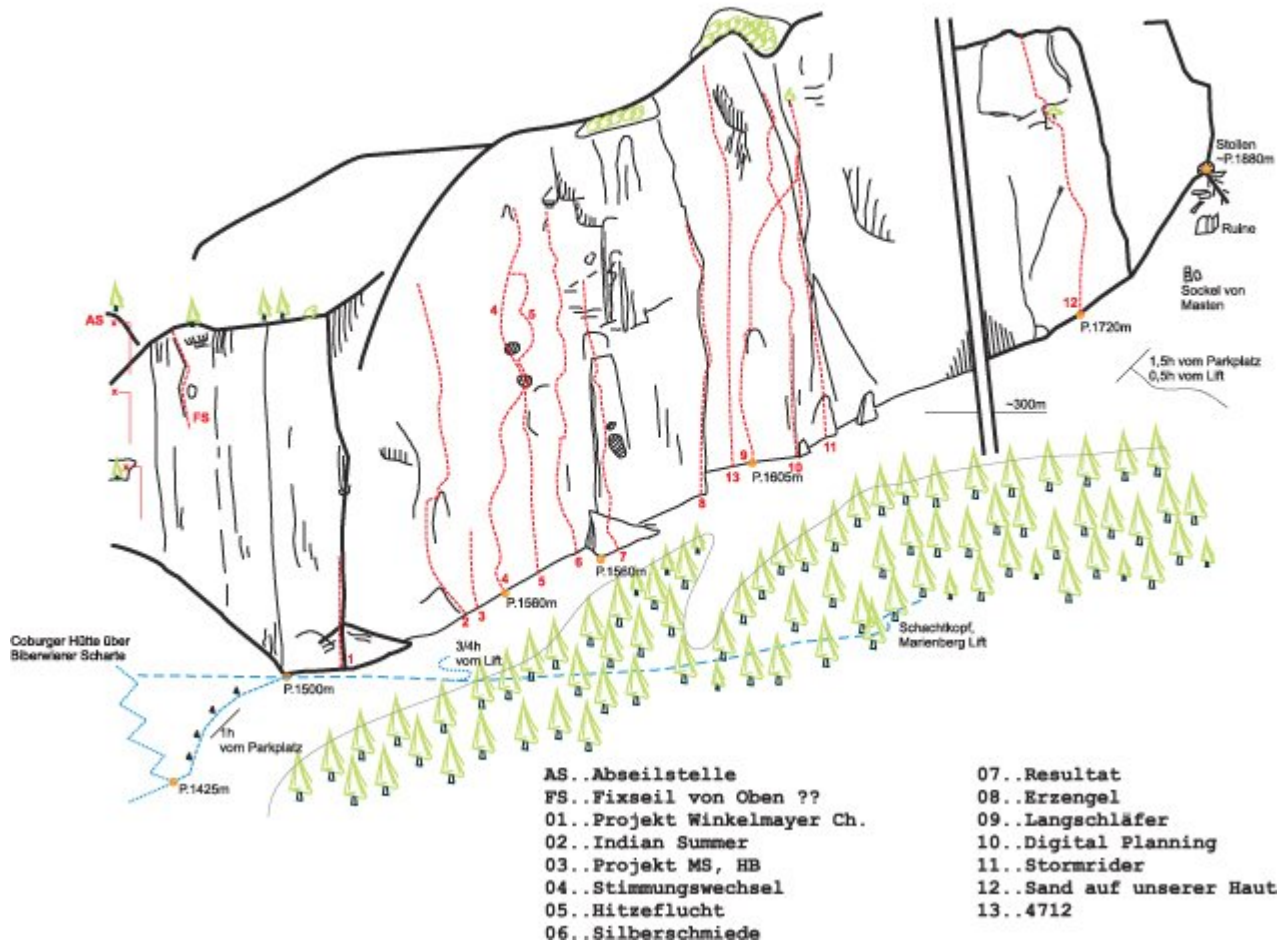

# TIROLER ZUGSPITZ ARENA - WAMPETER SCHROFEN SEKTOR SILBERWAND

## PROJEKT

(c) Grübler Heinz  
(c) Mayr Wolfi

Übersicht  
"Silberwand"

Climbers Paradise Tirol

Climbing and boulder in Tirol online - 15 tourist regions and more than 1.000 climbing possibilities on Climber's Paradise Tirol. All topos in print quality, including detailed information about grades, access and safety.