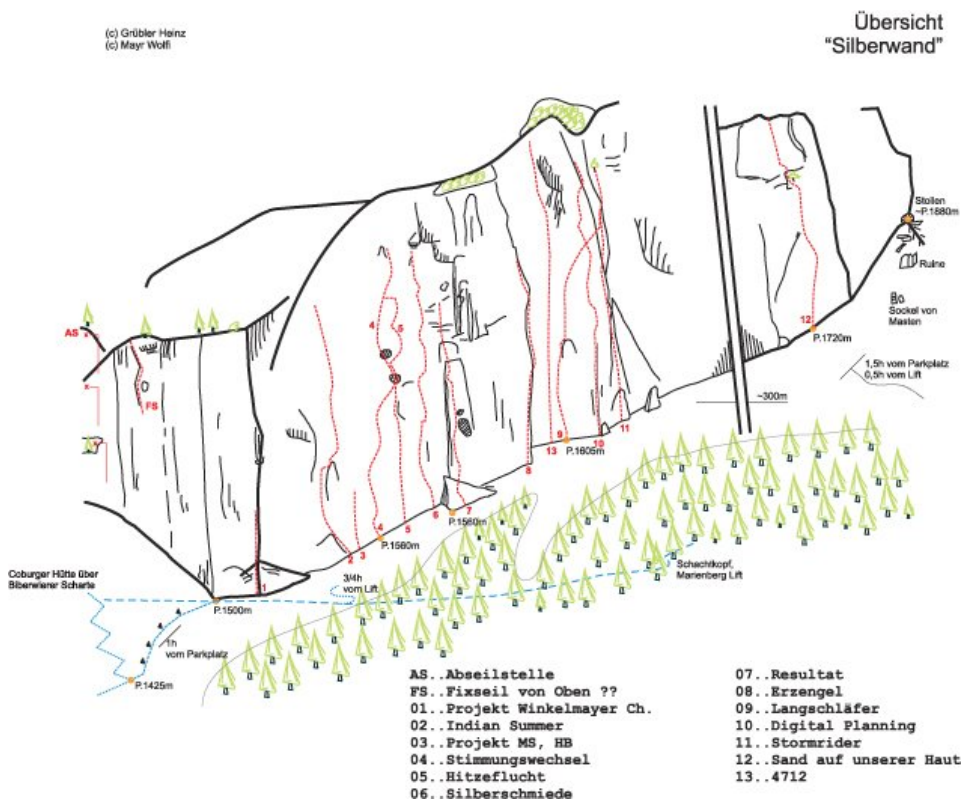

TIROLER ZUGSPITZ ARENA - WAMPETER SCHROFEN SEKTOR SILBERWAND

STIMMUNGSWECHSEL

Seillänge	Length	Grad
1	45m	6b+
2	15m	6a
3	35m	6c
4	35m	6c
5	30m	6b
6	30m	6a+

BASIC INFORMATION

Schöne alpine Kletterroute. Anspruchsvoll zu klettern.

APPROACH TIME, MINUTES TO THE CRAG

1 h

DESCENT

Abseilen über die Route.

Climbers Paradise Tirol

Climbing and boulder in Tirol online - 15 tourist regions and more than 1.000 climbing possibilities on Climber's Paradise Tirol. All topos in print quality, including detailed information about grades, access and safety.

© Climbers Paradise 2022 - All contents are protected by copyright.