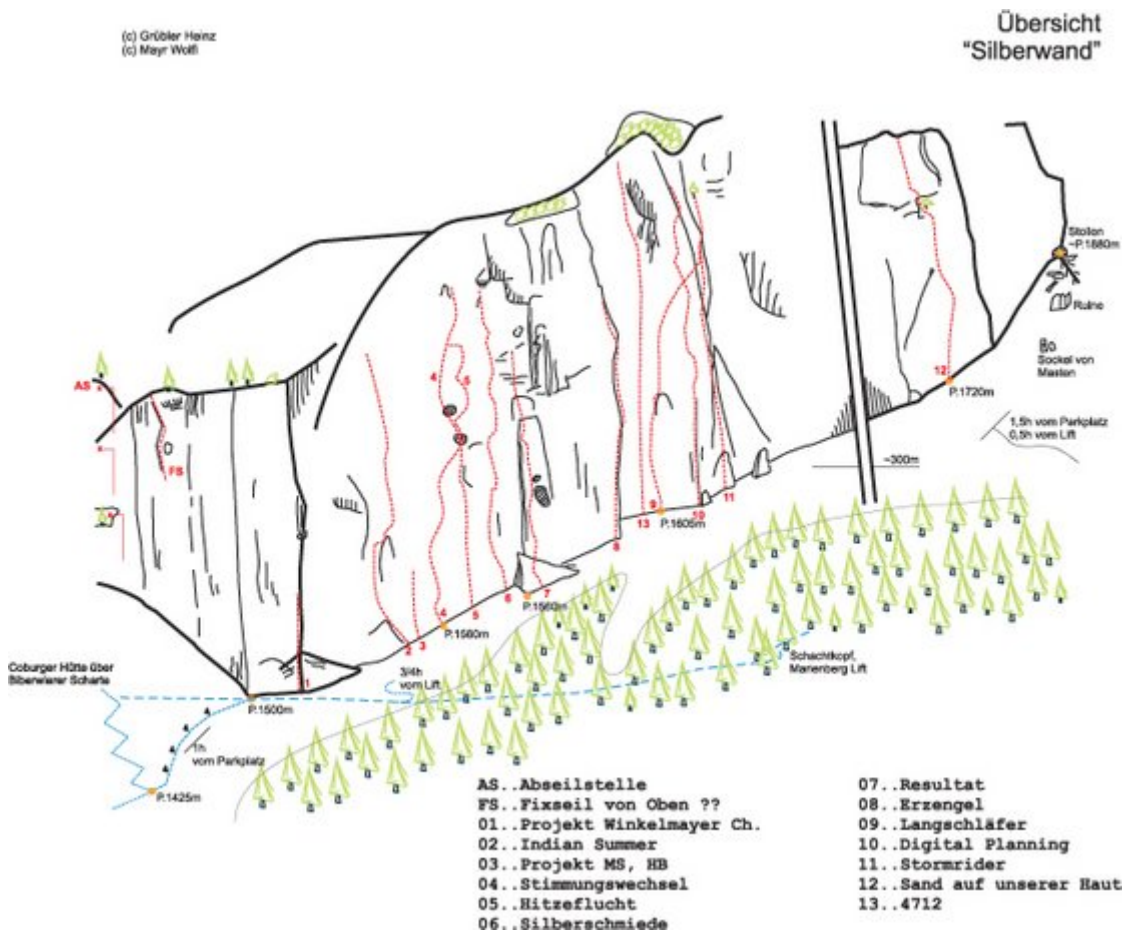

# TIROLER ZUGSPITZ ARENA - WAMPETER SCHROFEN SEKTOR SILBERWAND

Nr.	Name	Grad	Länge
	Stimmungswechsel		190 m
	Projekt		
	Projekt		
	Indiansummer		250 m
	Hitzevlucht		150 m
	Silberschmiede		155 m
	Resultat		142 m
	Erzengel		105 m
	Langschläfer		175 m
	Digital Planning		155 m
	4712		200 m
	Stormrider		164 m
	Sand auf unserer Haut		135 m

## Climbers Paradise Tirol

Climbing and boulder in Tirol online - 15 tourist regions and more than 1.000 climbing possibilites on Climber's Paradise Tirol. All topos in print quality, including detailedled information about grades, access and safety.