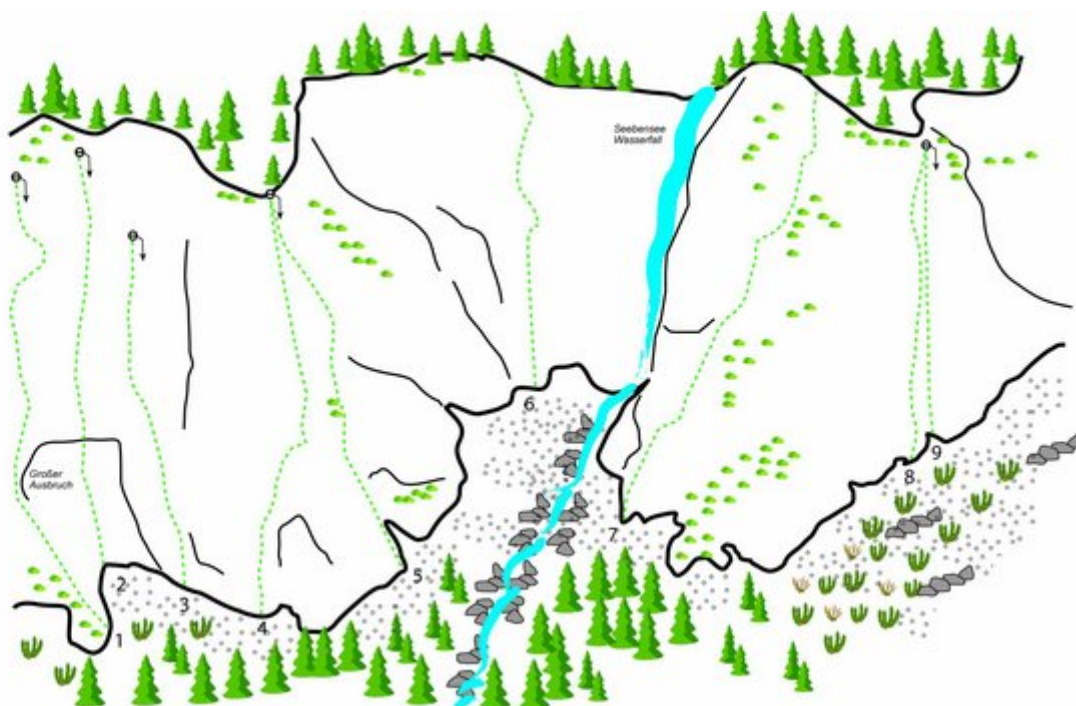

TIROLER ZUGSPITZ ARENA - SEEBENWÄNDE SEKTOR SEEBENWÄNDE

SEEBENWÄNDE

- 1 Brunos letzter Gang 7-
- 2 Hydrophobie 7
- 3 Welcome to Ehrwald 7
- 4 No Risk no Fun 8
- 5 Latschentango 7-
- 6 Pinky 9+
- 7 Klettersteig Ehrwald
- 8 Tirol Plaisir 6+
- 9 Prior Gedächtnisweg 7-

Nr.	Name	Grad	Länge
	Brunos letzter Gang		245 m
	Hydrophobie		250 m
	Welcome to Ehrwald		200 m
	No Risk No Fun		215 m
	Latschentango		220 m
	Pinky		
	Klettersteig Ehrwald		
	Tirol Plaisir		155 m
	Prior		160 m

Climbers Paradise Tirol

Climbing and boulder in Tirol online - 15 tourist regions and more than 1.000 climbing possibilities on Climber's Paradise Tirol. All topos in print quality, including detailed information about grades, access and safety.