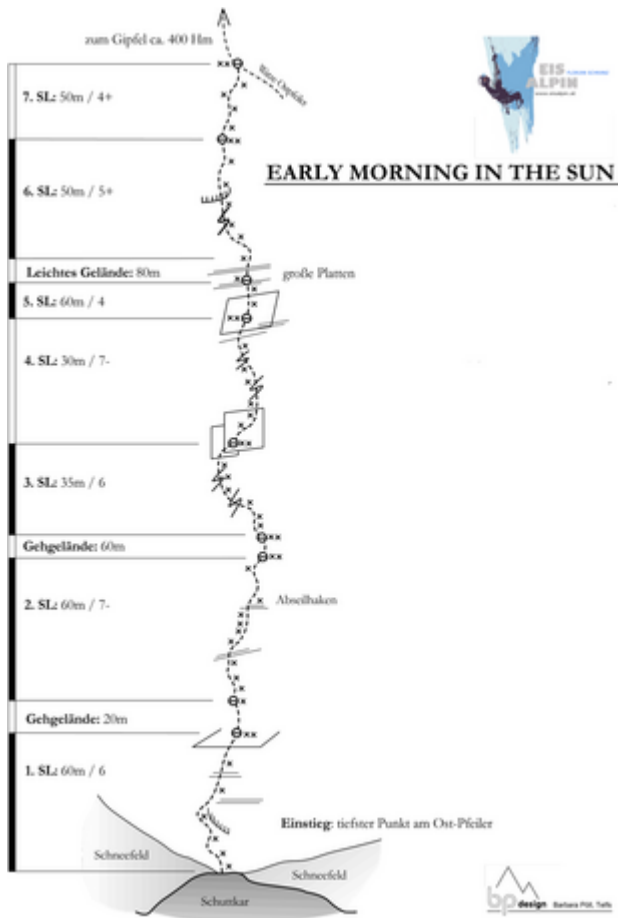

NAUDERS-TIROLER OBERLAND-KAUNERTAL - WATZE OST-PFEILER - KAUNERTAL SEKTOR EARLY MORNING IN THE SUN

Nr.	Name	Grad	Länge
	Early morning in the sun	6a+	345 m

Climbers Paradise Tirol
Climbing and bouldering in Tirol online - 15 tourist regions and more than 1.000 climbing possibilities on Climber's Paradise Tirol. All topos in print quality, including detailed information about grades, access and safety.