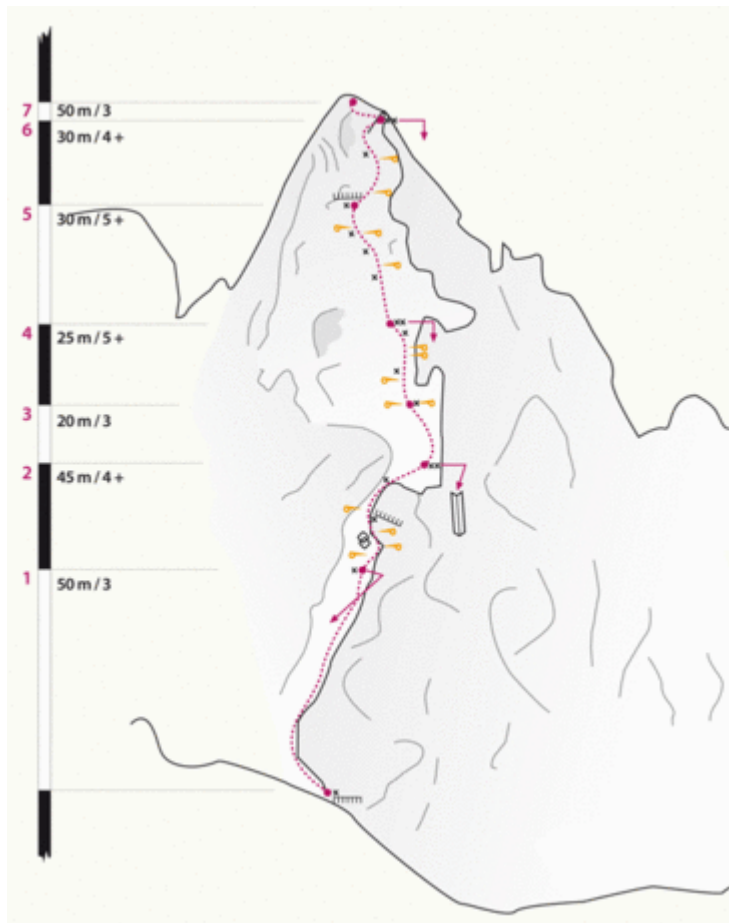

NAUDERS-TIROLER OBERLAND-KAUNERTAL - MADATSCHTÜRME - KAUNERTAL SEKTOR WEST

Nr.

Name

Grad

Länge

Climbers Paradise Tirol

Climbing and boulder in Tirol online - 15 tourist regions and more than 1.000 climbing possibilites on Climber's Paradise Tirol. All topos in print quality, including detailed information about grades, access and safety.