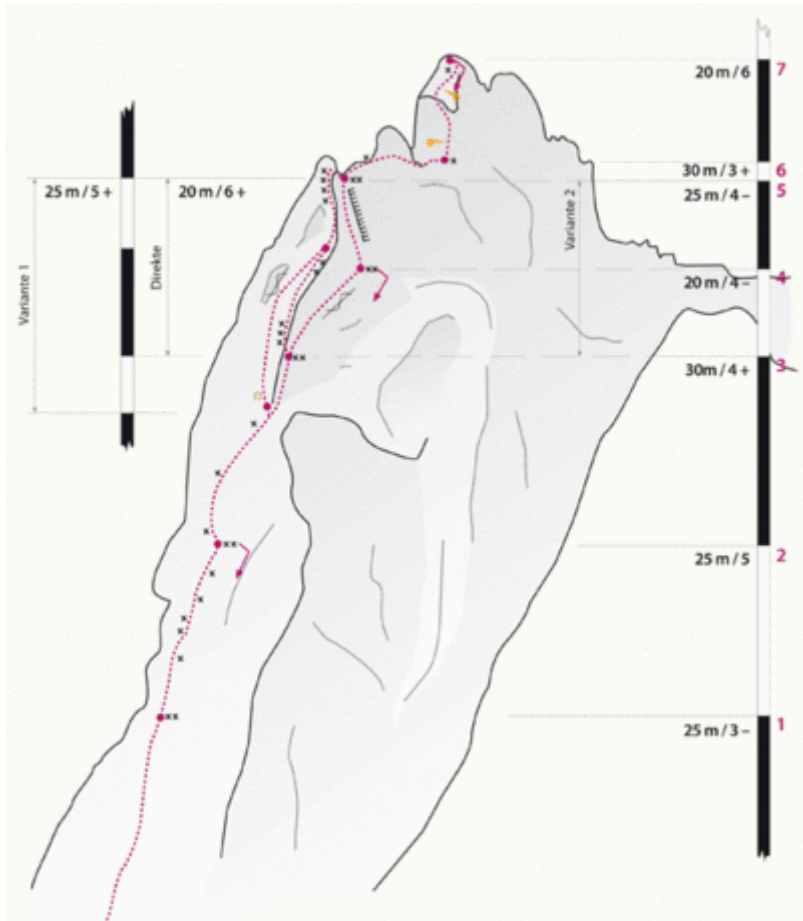

NAUDERS-TIROLER OBERLAND-KAUNERTAL - MADATSCHTÜRME - KAUNERTAL SEKTOR EAST

Nr.	Name	Grad	Länge
	Ein Sommertraum für Thomas	5c+	175 m

Climbers Paradise Tirol

Climbing and boulder in Tirol online - 15 tourist regions and more than 1.000 climbing possibilities on Climber's Paradise Tirol. All topos in print quality, including detailed information about grades, access and safety.