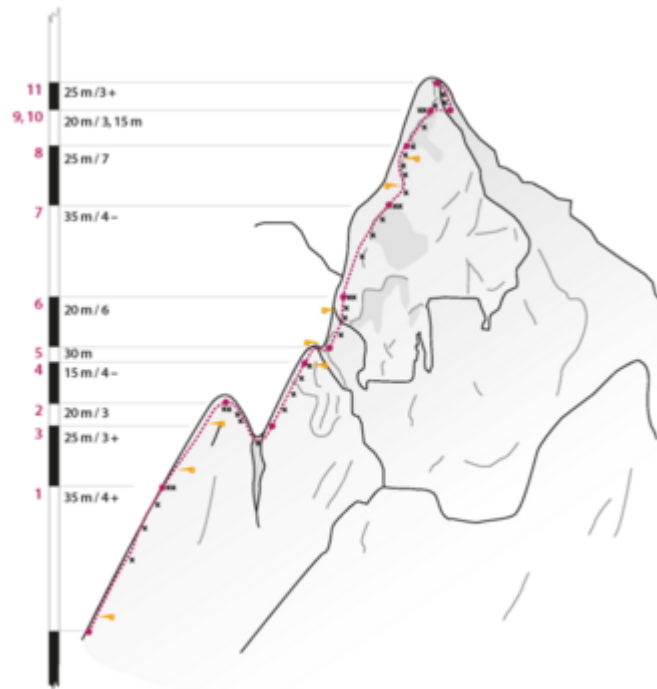

NAUDERS-TIROLER OBERLAND-KAUNERTAL - MADATSCHTÜRME - KAUNERTAL SEKTOR MIDDLE

Nr.

Name

Grad

Länge

Climbers Paradise Tirol

Climbing and boulder in Tirol online - 15 tourist regions and more than 1.000 climbing possibilites on Climber's Paradise Tirol. All topos in print quality, including detailed information about grades, access and safety.