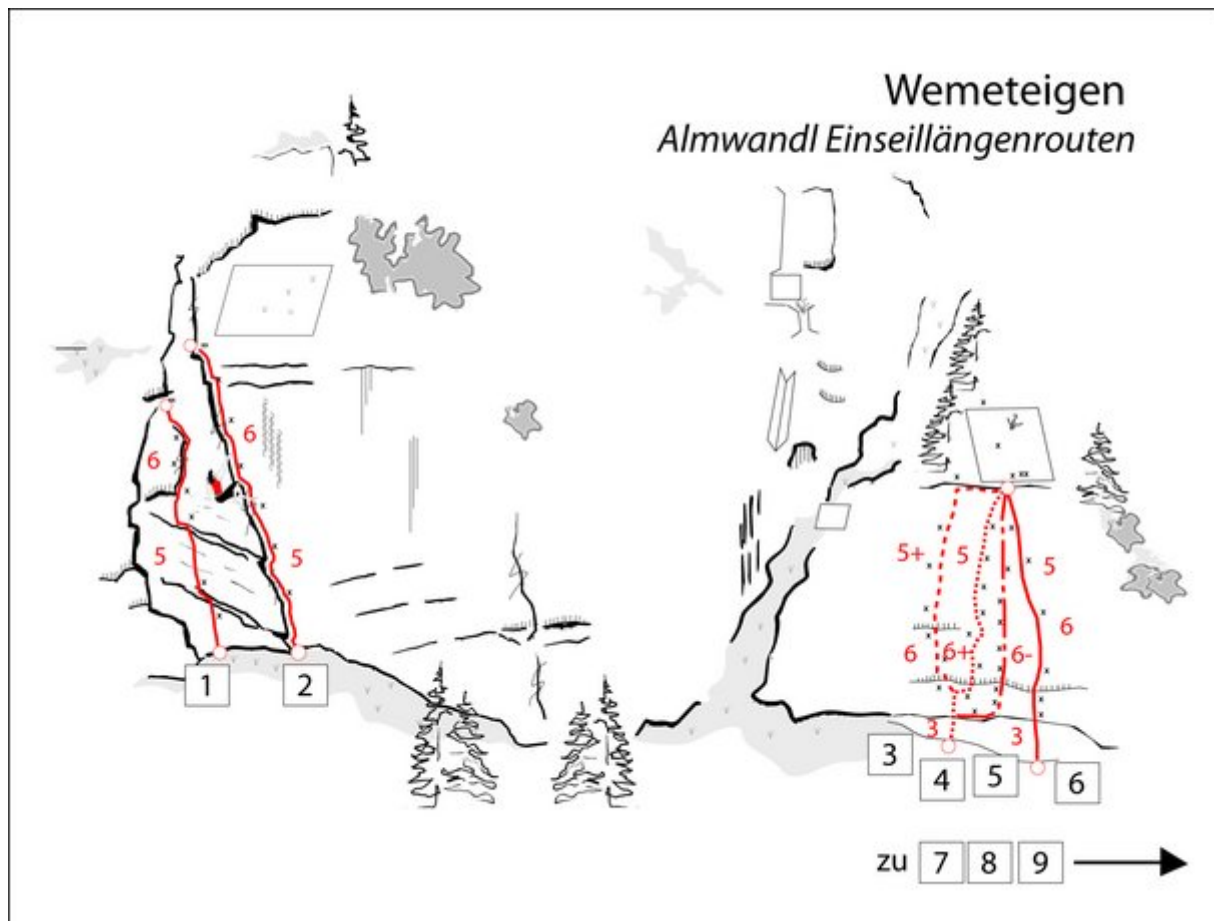

STEINBERGE - WEMETEIGEN (BIS 6SL) SEKTOR ALMWANDL EINSEILLÄNGENROUTEN

APPROACH

1 1/2 h

Nr.	Name	Grad	Länge
1	Daumentod	5c+	20.0 m
2	Almdudler	5c+	25.0 m
3	Via Lisi	5c+	30.0 m
4	Via Dieter	6a	30.0 m
5	Via Yak	5c	30.0 m
6	Prositpfeiler 1.SL	5c+	30.0 m
7	Almplatten Dir. Einstieg 1.SL	3b	40.0 m
8	Variante Zebra	5c	40.0 m
9	Via Sabine 1.SL	5a	50.0 m

Climbers Paradise Tirol

Climbing and boulder in Tirol online - 15 tourist regions and more than 1.000 climbing possibilites on Climber's Paradise Tirol. All topos in print quality, including detailed information about grades, access and safety.