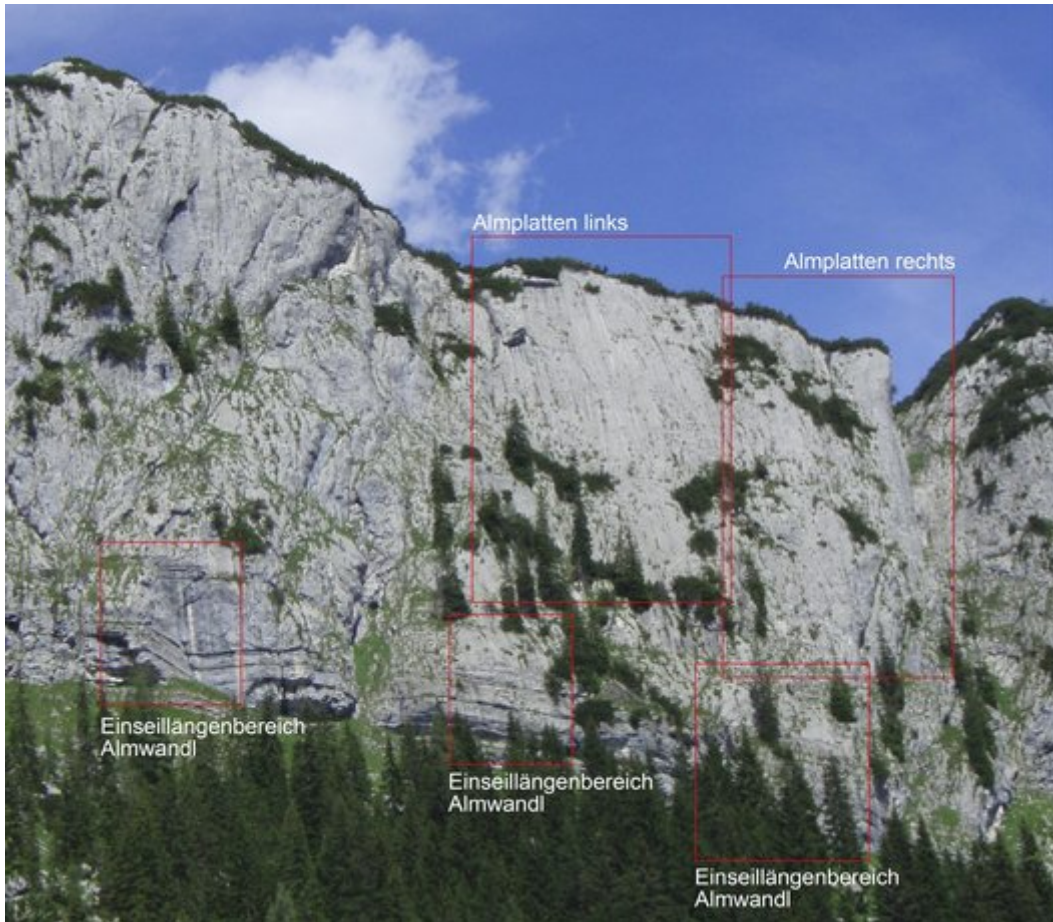

STEINBERGE - WEMETEIGEN (BIS 6SL) SEKTOR ALMPLATTEN LINKS

APPROACH

1 1/2 h

Nr.	Name	Grad	Länge
	Ois Guade	?	100 m
	GüGü	?	100 m
	a Traum	?	110 m

Climbers Paradise Tirol

Climbing and boulder in Tirol online - 15 tourist regions and more than 1.000 climbing possibilities on Climber's Paradise Tirol. All topos in print quality, including detailed information about grades, access and safety.