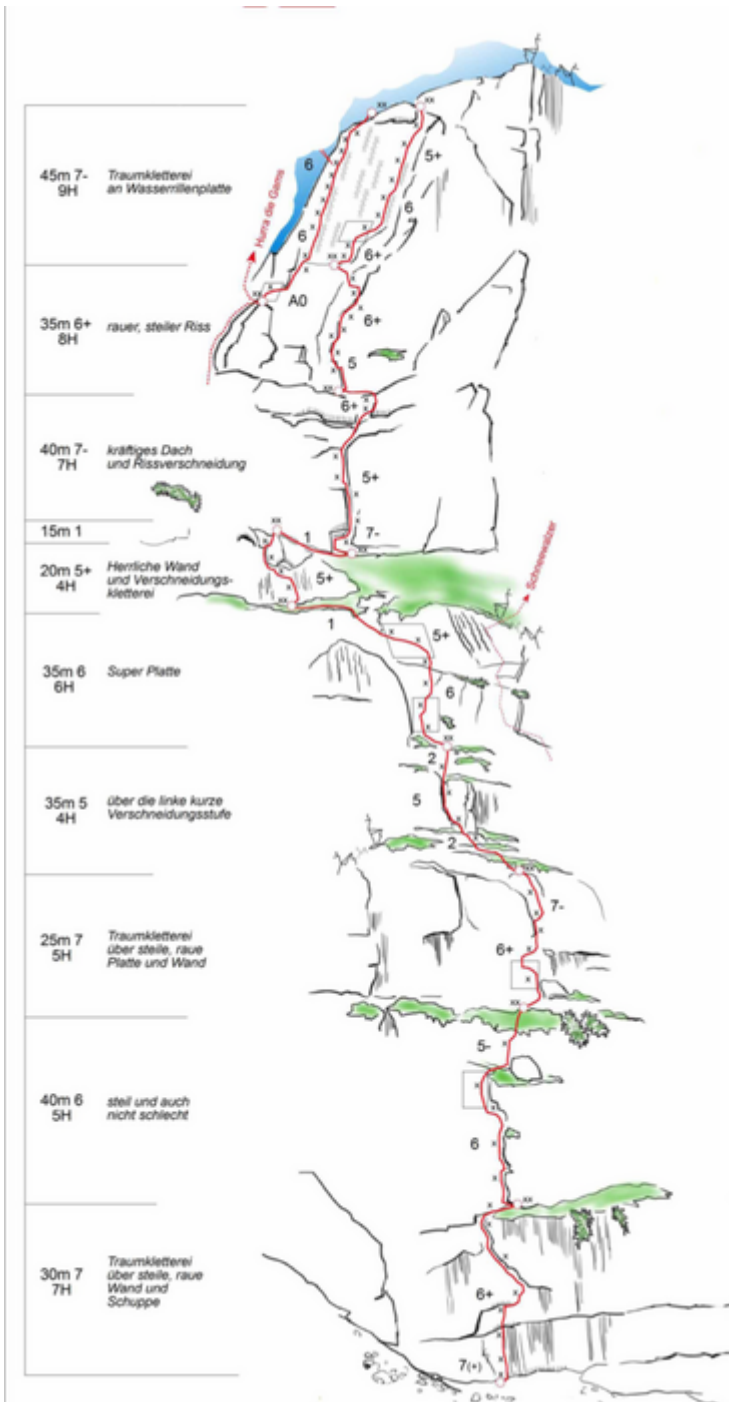

STEINBERGE - SCHMIDT-ZABIEROW-HÜTTE (BIS 10SL) SEKTOR A1 UNTERE HÜTTENWAND

SONNENKINDER

Seillänge	Length	Grad
1	30m	6b+/6c
2	35m	5c+
3	30m	6b
4	30m	5b
5	35m	5c
6	20m	5b
7	15m	1
8	45m	6a
9	35m	6a
10	45m	6a

BASIC INFORMATION

Sehr schöne Kletterei über rauen Fels mit aussergewöhnlicher Ausstiegsseillänge

Climbers Paradise Tirol

Climbing and boulder in Tirol online - 15 tourist regions and more than 1.000 climbing possibilites on Climber's Paradise Tirol. All topos in print quality, including detailed information about grades, access and safety.