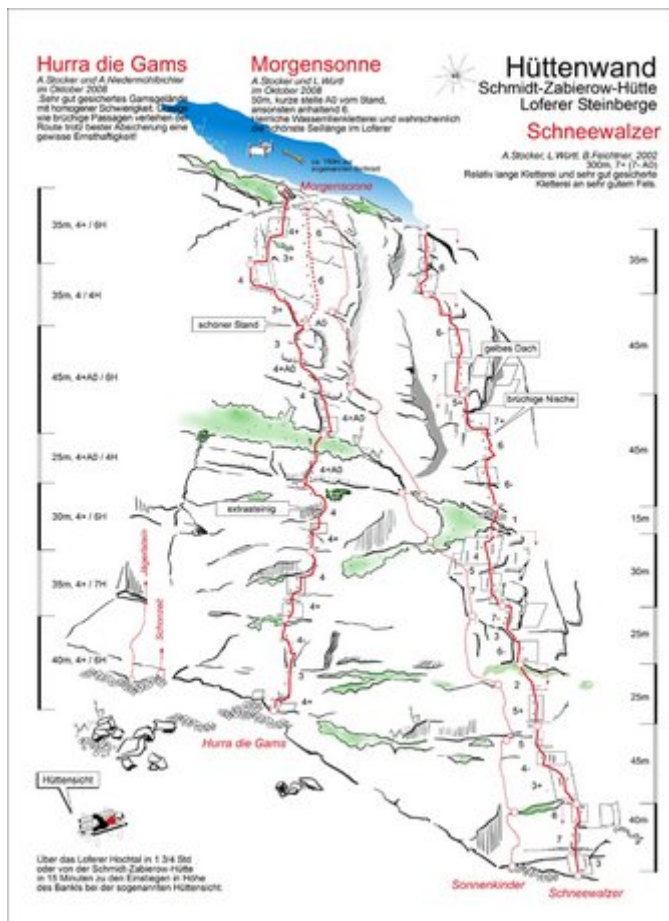

STEINBERGE - SCHMIDT-ZABIEROW-HÜTTE (BIS 10SL) SEKTOR A1 UNTERE HÜTTENWAND

Nr.	Name	Grad	Länge
	Hurra die Gams		245 m
	Morgensonne		50 m
	Sonnenkinder		320 m
	Schneewalzer		305 m
	Pezzibär	?	335 m

Climbers Paradise Tirol

Climbing and boulder in Tirol online - 15 tourist regions and more than 1.000 climbing possibilities on Climber's Paradise Tirol. All topos in print quality, including detailed information about grades, access and safety.