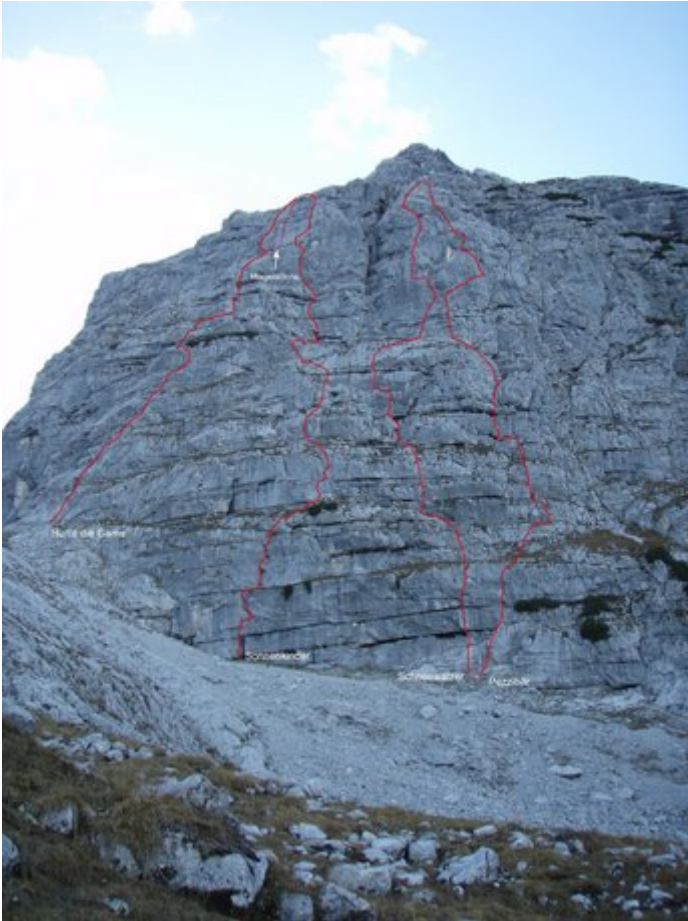

STEINBERGE - SCHMIDT-ZABIEROW-HÜTTE (BIS 10SL) SEKTOR A1 UNTERE HÜTTENWAND

Nr.	Name	Grad	Länge
	Hurra die Gams		245 m
	Morgensonne		50 m
	Sonnenkinder		320 m
	Schneewalzer		305 m
	Pezzibär	?	335 m

Climbers Paradise Tirol

Climbing and boulder in Tirol online - 15 tourist regions and more than 1.000 climbing possibilities on Climber's Paradise Tirol. All topos in print quality, including detailed information about grades, access and safety.