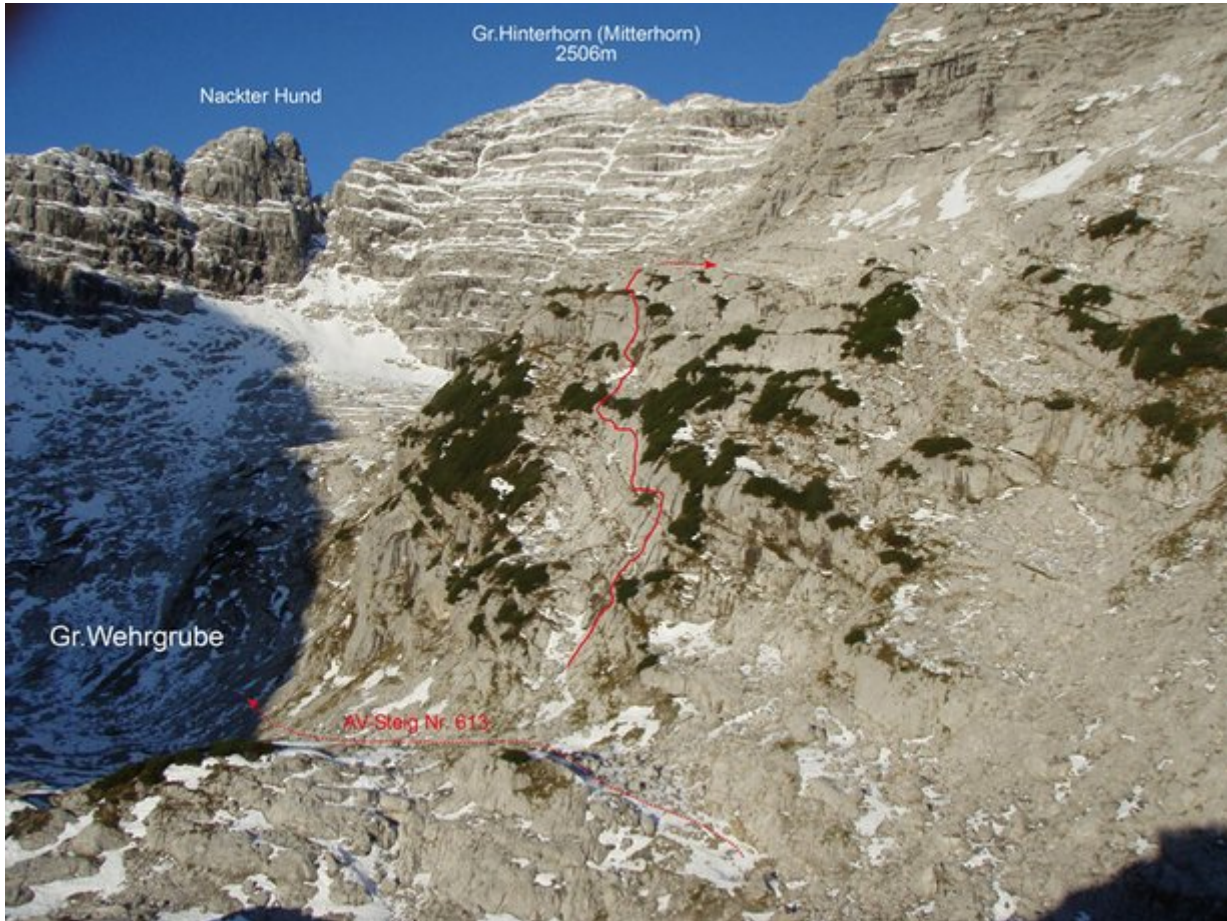

STEINBERGE - SCHMIDT-ZABIEROW-HÜTTE (BIS 10SL) SEKTOR A2 PIPIFAX

Nr.	Name	Grad	Länge
	Pipifax		165 m

Climbers Paradise Tirol

Climbing and boulder in Tirol online - 15 tourist regions and more than 1.000 climbing possibilities on Climber's Paradise Tirol. All topos in print quality, including detailed information about grades, access and safety.