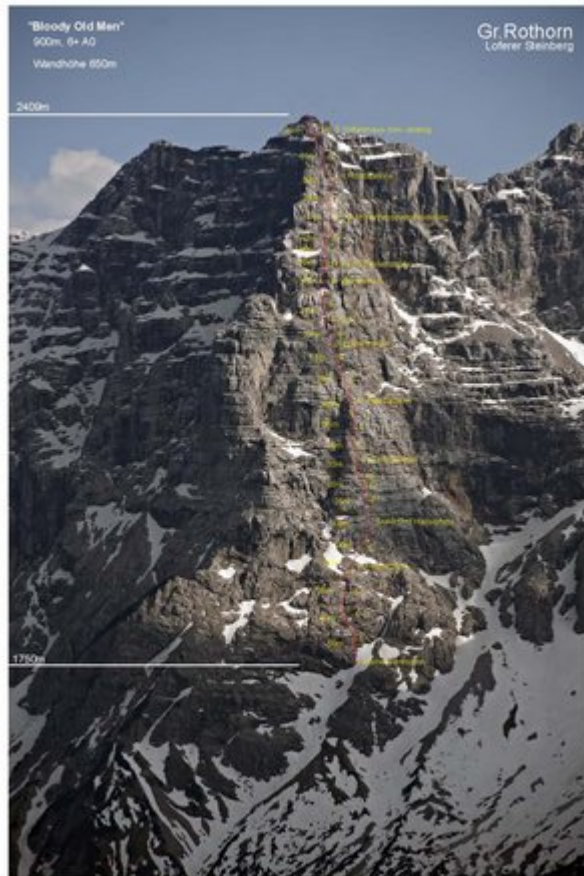

STEINBERGE - ROTHORN (BLOODYOLDMEN 24SL) SEKTOR ROTHORN NORTHWESTWAND

Nr.

Name

Grad

Länge

Bloody Old men

?

910 m

Climbers Paradise Tirol

Climbing and boulder in Tirol online - 15 tourist regions and more than 1.000 climbing possibilites on Climber's Paradise Tirol. All topos in print quality, including detailed information about grades, access and safety.