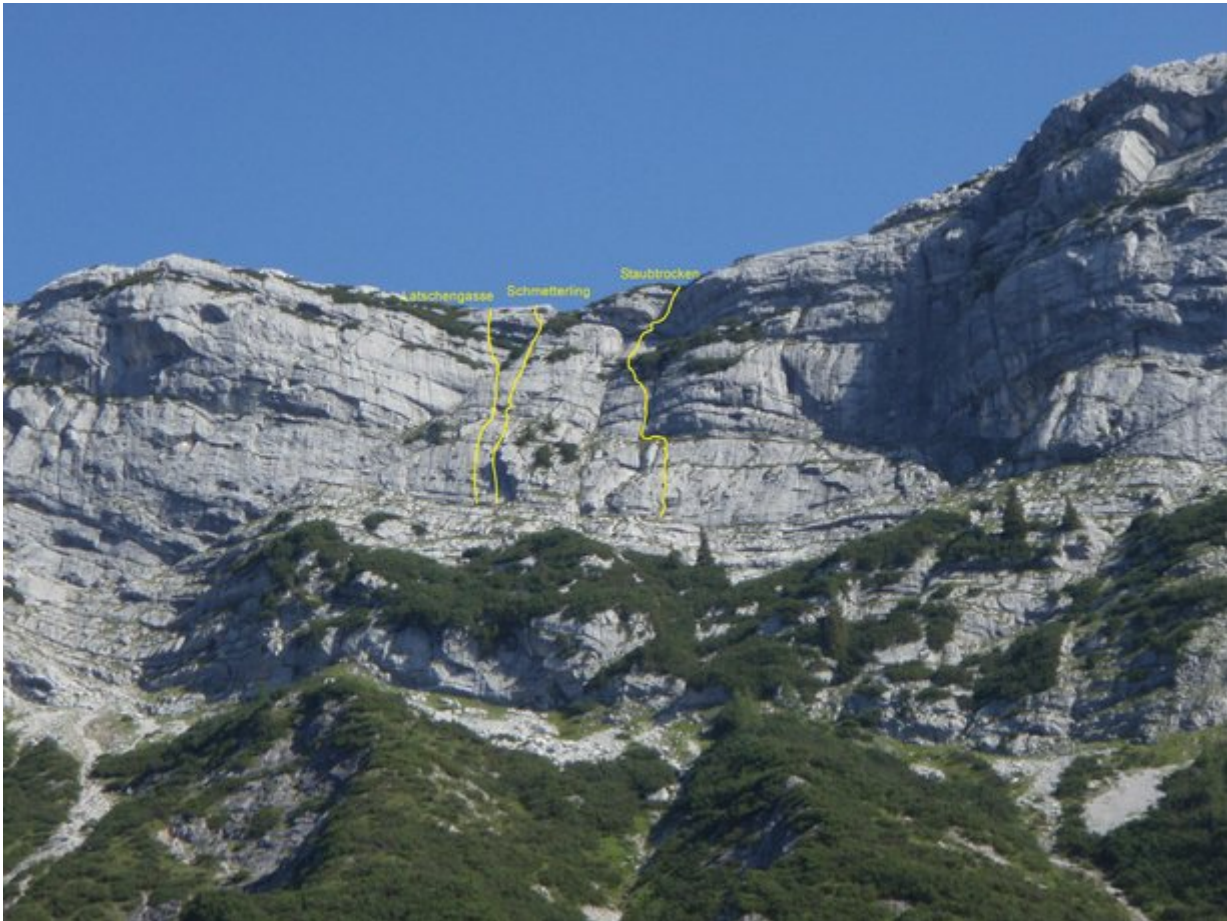

STEINBERGE - KASAWAND (BIS 6SL) SEKTOR ZENTRALE KASAWAND

Nr.	Name	Grad	Länge
	Latschengasse	?	125 m
	Schmetterling	?	125 m
	Staubtrocken	?	140 m

Climbers Paradise Tirol

Climbing and boulder in Tirol online - 15 tourist regions and more than 1.000 climbing possibilities on Climber's Paradise Tirol. All topos in print quality, including detailed information about grades, access and safety.