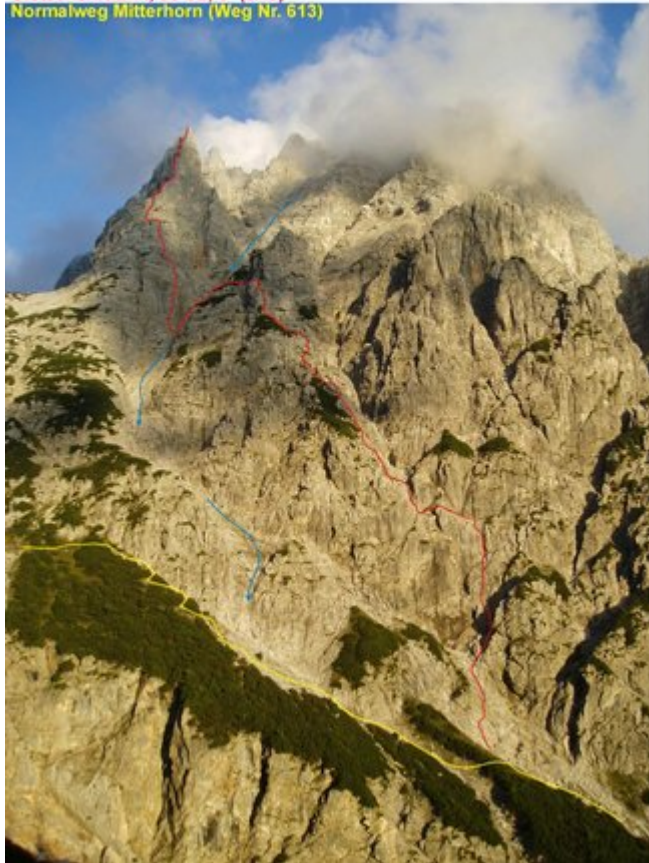

## STEINBERGE - GEISLHORN (GLETSCHERBÄUERIN 33SL) SEKTOR GEISLHORN NORDWESTABBRUCH

**Geishörner, Westabrische vom Lastal**  
Hauserrinne Skiabfahrt 50°  
Gletscherbäuerin, 33 SL, 6- (5A0)  
Normalweg Mitterhorn (Weg Nr. 613)

**Nr.**

**Name**

**Grad**

**Länge**

Gletscherbäuerin

?

1740 m

---

### Climbers Paradise Tirol

Climbing and boulder in Tirol online - 15 tourist regions and more than 1.000 climbing possibilites on Climber's Paradise Tirol. All topos in print quality, including detailed information about grades, access and safety.